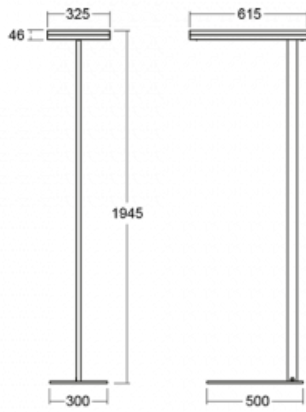

Type of installation	Free-standing
Light distribution	Direct-indirect
Luminaire shape	Angular
Colour of the luminaires	Silver
Material	Aluminium
Lifetime	L80/B20 50 000 hours
Warranty	60 months
Description of luminaires	Luminaire free-standing
item description	13-721I-10GEE/830, S + 13-7010, S + 13-7002, S
Dimensions	615 mm × 325 mm × 1945 mm
Light source	LED MODUL
Type of optical system	Microprisma
Luminous flux	9800 lm ± 10 %
Colour Temperature	3000 K warm white
Luminous efficacy	134 lm/W
MacAdam Light source	3
Colour rendering index	80
UGR max. X=4H Y=8H, ρ=70,50,20	12.9

Technical drawing

Luminaire power input 73 W \pm 10 %

Connection of the luminares Electronic ballast non-dimmable

Electrical voltage 220-240V

Frequency 50/60Hz

⊕ CE IP 20

Curve

Downloads