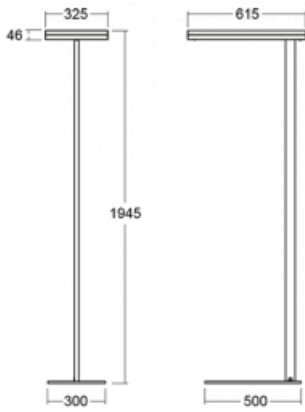

Type of installation	Free-standing
Light distribution	Direct-indirect
Luminaire shape	Angular
Colour of the luminaires	Silver
Material	Aluminium
Lifetime	L80/B20 50 000 hours
Warranty	5 years
Description of luminaires	Luminaire free-standing
item description	13-721I-10GEE/830, S + 13-7010, S + 13-7002, S
Dimensions	615 mm × 325 mm × 1945 mm
Light source	LED MODUL
Type of optical system	Microprisma
Luminous flux*	9800 lm
Colour Temperature	3000 K warm white
Luminous efficacy	134 lm/W
MacAdam Light source	3
Colour rendering index	80
UGR max. X=4H Y=8H, ρ=70,50,20	12.9

Technical drawing

Luminaire power input* 73 W

Connection of the luminaires ON/OFF

Electrical voltage 220-240V

Frequency 50/60Hz

⊕ CE IP 20

*±10 %

Curve