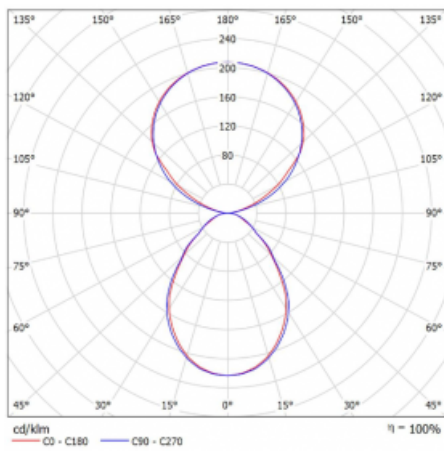

Type of installation	Table lamp
Light distribution	Direct-indirect
Luminaire shape	Angular
Colour of the luminaires	Silver
Material	Aluminium
Lifetime	L80/B20 50 000 hours
Warranty	5 years
Description of luminaires	Luminaire table lamp
item description	13-731I-10GEQ/TC, S + 13-7315, S
Dimensions	615 mm × 325 mm × 1305 mm
Light source	LED MODUL
Type of optical system	Microprisma
Luminous flux*	7610 lm
Colour Temperature	2700 K - 6500 K Tunable White
Luminous efficacy	105 lm/W
MacAdam Light source	3
Colour rendering index	90
UGR max. X=4H Y=8H, $\rho=70,50,20$	14.7

Technical drawing

Luminaire power input* 72.6 W

Connection of the luminaires DALI DT8

Electrical voltage 220-240V

Frequency 50/60Hz

⊕ CE IP 20

*±10 %

Curve