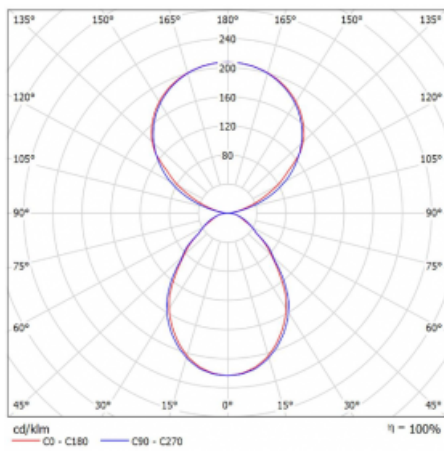

Type of installation	Table lamp
Light distribution	Direct-indirect
Luminaire shape	Angular
Colour of the luminaires	Silver
Material	Aluminium
Lifetime	L80/B20 50 000 hours
Warranty	60 months
Description of luminaires	Luminaire table lamp
item description	13-731I-10GEQ/TC, S + 13-7315, S
Dimensions	615 mm × 325 mm × 1305 mm
Light source	LED MODUL
Type of optical system	Microprisma
Luminous flux	7610 lm ± 10 %
Colour Temperature	2700 K - 6500 K Tunable White
Luminous efficacy	105 lm/W
MacAdam Light source	3
Colour rendering index	90
UGR max. X=4H Y=8H, $\rho=70,50,20$	14.7

Technical drawing

Luminaire power input 72.6 W \pm 10 %

Connection of the luminaires DALI DT8

Electrical voltage 220-240V

Frequency 50/60Hz

⊕ CE IP 20

Curve

Downloads