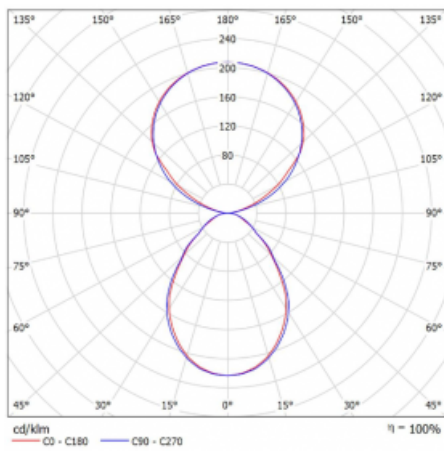

Type of installation	Table lamp
Light distribution	Direct-indirect
Luminaire shape	Angular
Colour of the luminaires	Black
Material	Aluminium
Lifetime	L80/B20 50 000 hours
Warranty	5 years
Description of luminaires	Luminaire table lamp
item description	13-731I-10GEQ/TC, B + 13-7315, B
Dimensions	615 mm × 325 mm × 1305 mm
Light source	LED MODUL
Type of optical system	Microprisma
Luminous flux*	7610 lm
Colour Temperature	2700 K - 6500 K Tunable White
Luminous efficacy	105 lm/W
MacAdam Light source	3
Colour rendering index	90
UGR max. X=4H Y=8H, $\rho=70,50,20$	14.7

Technical drawing

Luminaire power input* 72.6 W

Connection of the luminaires DALI DT8

Electrical voltage 220-240V

Frequency 50/60Hz

⊕ CE IP 20

*±10 %

Curve