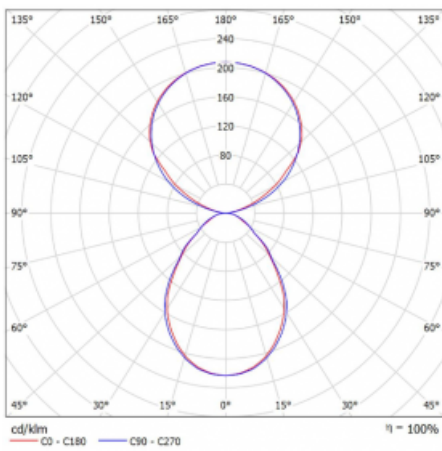

Type of installation	Table lamp
Light distribution	Direct-indirect
Luminaire shape	Angular
Colour of the luminaires	White
Material	Aluminium
Lifetime	L80/B20 50 000 hours
Warranty	5 years
Description of luminaires	Luminaire table lamp
item description	13-721I-10GEQ/TC, W + 13-7011, W
Dimensions	615 mm × 325 mm × 1305 mm
Light source	LED MODUL
Type of optical system	Microprisma
Luminous flux*	7610 lm
Colour Temperature	2700 K - 6500 K Tunable White
Luminous efficacy	105 lm/W
MacAdam Light source	3
Colour rendering index	90
UGR max. X=4H Y=8H, $\rho=70,50,20$	14.7

Technical drawing

Luminaire power input* 72.6 W

Connection of the luminaires DALI DT8

Electrical voltage 220-240V

Frequency 50/60Hz

⊕ CE IP 20

*±10 %

Curve