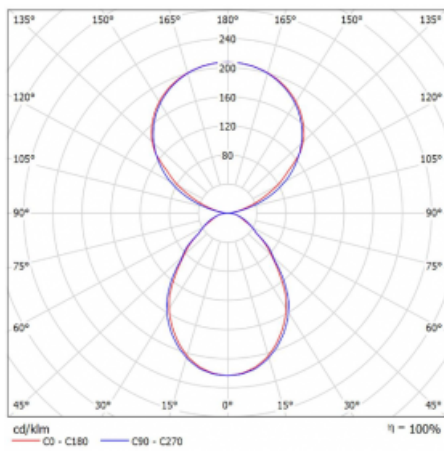

Type of installation	Table lamp
Light distribution	Direct-indirect
Luminaire shape	Angular
Colour of the luminaires	White
Material	Aluminium
Lifetime	L80/B20 50 000 hours
Warranty	60 months
Description of luminaires	Luminaire table lamp
item description	13-721I-10GEQ/TC, W + 13-7011, W
Dimensions	615 mm × 325 mm × 1305 mm
Light source	LED MODUL
Type of optical system	Microprisma
Luminous flux	7610 lm ± 10 %
Colour Temperature	2700 K - 6500 K Tunable White
Luminous efficacy	105 lm/W
MacAdam Light source	3
Colour rendering index	90
UGR max. X=4H Y=8H, $\rho=70,50,20$	14.7

Technical drawing

Luminaire power input 72.6 W \pm 10 %

Connection of the luminaires DALI DT8

Electrical voltage 220-240V

Frequency 50/60Hz

⊕ CE IP 20

Curve

Downloads