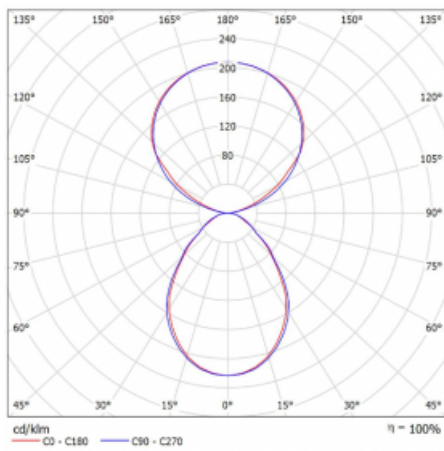

Type of installation	Table lamp
Light distribution	Direct-indirect
Luminaire shape	Angular
Colour of the luminaires	Black
Material	Aluminium
Lifetime	L80/B20 50 000 hours
Warranty	60 months
Description of luminaires	Luminaire table lamp
item description	13-721I-10GEQ/TC, B + 13-7011, B
Dimensions	615 mm × 325 mm × 1305 mm
Light source	LED MODUL
Type of optical system	Microprisma
Luminous flux	7610 lm ± 10 %
Colour Temperature	2700 K - 6500 K Tunable White
Luminous efficacy	105 lm/W
MacAdam Light source	3
Colour rendering index	90
UGR max. X=4H Y=8H, $\rho=70,50,20$	14.7

## Technical drawing

Luminaire power input 72.6 W  $\pm$  10 %

Connection of the luminaires DALI DT8

Electrical voltage 220-240V

Frequency 50/60Hz

⊕ CE IP 20

## Curve