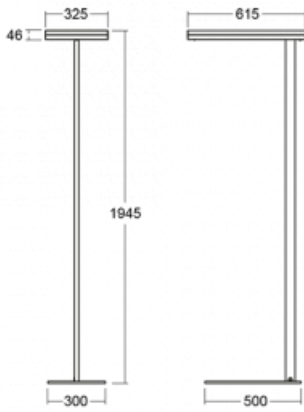

Type of installation	Free-standing
Light distribution	Direct-indirect
Luminaire shape	Angular
Colour of the luminaires	White
Material	Aluminium
Lifetime	L80/B20 50 000 hours
Warranty	60 months
Description of luminaires	Luminaire free-standing
item description	13-731I-10GEQ/TC, W + 13-731I, W + 13-7002, W
Dimensions	615 mm × 325 mm × 1945 mm
Light source	LED MODUL
Type of optical system	Microprisma
Luminous flux	7610 lm ± 10 %
Colour Temperature	2700 K - 6500 K Tunable White
Luminous efficacy	105 lm/W
MacAdam Light source	3
Colour rendering index	90
UGR max. X=4H Y=8H, ρ=70,50,20	14.7

Technical drawing

Luminaire power input 72.6 W \pm 10 %

Connection of the luminaires DALI DT8

Electrical voltage 220-240V

Frequency 50/60Hz

⊕ CE IP 20

Curve

Downloads