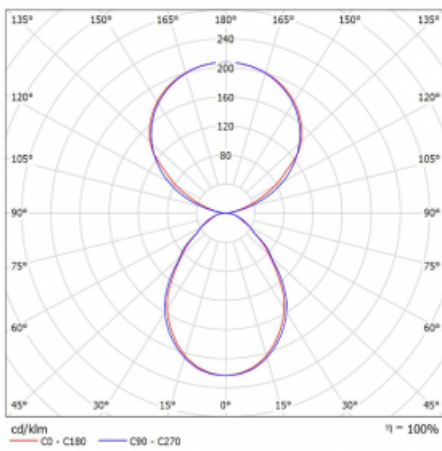

Type of installation	Free-standing
Light distribution	Direct-indirect
Luminaire shape	Angular
Colour of the luminaires	White
Material	Aluminium
Lifetime	L80/B20 50 000 hours
Warranty	60 months
Description of luminaires	Luminaire free-standing
item description	13-731I-10GEQ/TC, W + 13-731I, W + 13-7002, W
Dimensions	615 mm × 325 mm × 1945 mm
Light source	LED MODUL
Type of optical system	Microprisma
Luminous flux	7610 lm ± 10 %
Colour Temperature	2700 K - 6500 K Tunable White
Luminous efficacy	105 lm/W
MacAdam Light source	3
Colour rendering index	90
UGR max. X=4H Y=8H, ρ=70,50,20	14.7

Technical drawing

Luminaire power input 72.6 W \pm 10 %

Connection of the luminaires DALI DT8

Electrical voltage 220-240V

Frequency 50/60Hz

⊕ CE IP 20

Curve

Downloads