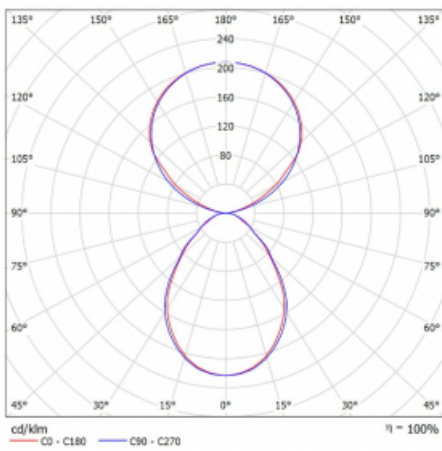

Type of installation	Free-standing
Light distribution	Direct-indirect
Luminaire shape	Angular
Colour of the luminaires	Silver
Material	Aluminium
Lifetime	L80/B20 50 000 hours
Warranty	60 months
Description of luminaires	Luminaire free-standing
item description	13-731I-10GEQ/TC, S + 13-731I, S + 13-7002, S
Dimensions	615 mm × 325 mm × 1945 mm
Light source	LED MODUL
Type of optical system	Microprisma
Luminous flux	7610 lm ± 10 %
Colour Temperature	2700 K - 6500 K Tunable White
Luminous efficacy	105 lm/W
MacAdam Light source	3
Colour rendering index	90
UGR max. X=4H Y=8H, $\rho=70,50,20$	14.7

Technical drawing

Luminaire power input 72.6 W \pm 10 %

Connection of the luminaires DALI DT8

Electrical voltage 220-240V

Frequency 50/60Hz

⊕ CE IP 20

Curve

Downloads