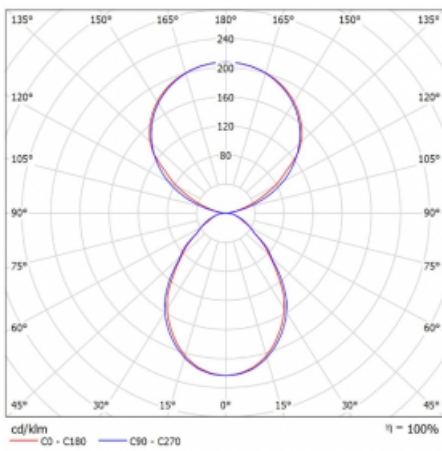

Type of installation	Free-standing
Light distribution	Direct-indirect
Luminaire shape	Angular
Colour of the luminaires	Silver
Material	Aluminium
Lifetime	L80/B20 50 000 hours
Warranty	5 years
Description of luminaires	Luminaire free-standing
item description	13-731I-10GEQ/TC, S + 13-731I, S + 13-7002, S
Dimensions	615 mm × 325 mm × 1945 mm
Light source	LED MODUL
Type of optical system	Microprisma
Luminous flux*	7610 lm
Colour Temperature	2700 K - 6500 K Tunable White
Luminous efficacy	105 lm/W
MacAdam Light source	3
Colour rendering index	90
UGR max. X=4H Y=8H, $\rho=70,50,20$	14.7

Technical drawing

Luminaire power input* 72.6 W

Connection of the luminaires DALI DT8

Electrical voltage 220-240V

Frequency 50/60Hz

⊕ CE IP 20

*±10 %

Curve