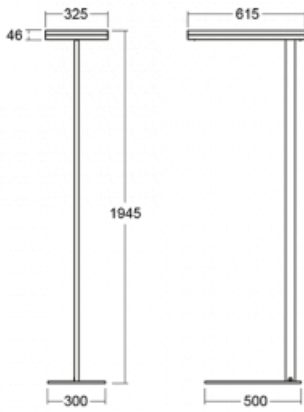

Type of installation	Free-standing
Light distribution	Direct-indirect
Luminaire shape	Angular
Colour of the luminaires	Silver
Material	Aluminium
Lifetime	L80/B20 50 000 hours
Warranty	60 months
Description of luminaires	Luminaire free-standing
item description	13-731I-10GEQ/TC, S + 13-731I, S + 13-7002, S
Dimensions	615 mm × 325 mm × 1945 mm
Light source	LED MODUL
Type of optical system	Microprisma
Luminous flux	7610 lm ± 10 %
Colour Temperature	2700 K - 6500 K Tunable White
Luminous efficacy	105 lm/W
MacAdam Light source	3
Colour rendering index	90
UGR max. X=4H Y=8H, $\rho=70,50,20$	14.7

Technical drawing

Luminaire power input 72.6 W \pm 10 %

Connection of the luminaires DALI DT8

Electrical voltage 220-240V

Frequency 50/60Hz

⊕ CE IP 20

Curve

Downloads