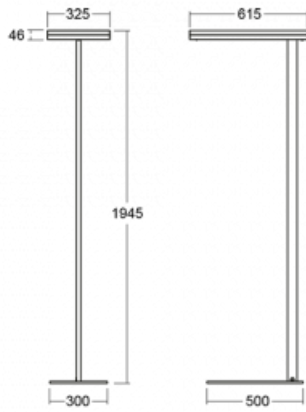

Type of installation	Free-standing
Light distribution	Direct-indirect
Luminaire shape	Angular
Colour of the luminaires	Black
Material	Aluminium
Lifetime	L80/B20 50 000 hours
Warranty	5 years
Description of luminaires	Luminaire free-standing
item description	13-731I-10GEE/840, B + 13-7309, B + 13-7002, B
Dimensions	615 mm × 325 mm × 1945 mm
Light source	LED MODUL
Type of optical system	Microprisma
Luminous flux*	10330 lm
Colour Temperature	4000 K cool white
Luminous efficacy	142 lm/W
MacAdam Light source	3
Colour rendering index	80
UGR max. X=4H Y=8H, ρ=70,50,20	13

Technical drawing

Luminaire power input* 73 W

Connection of the luminaires ON/OFF

Electrical voltage 220-240V

Frequency 50/60Hz

⊕ CE IP 20

*±10 %

Curve