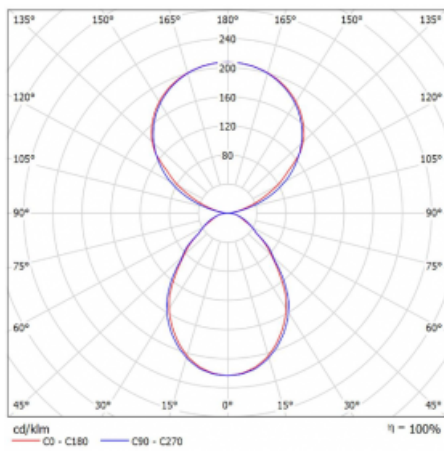

Type of installation	Free-standing
Light distribution	Direct-indirect
Luminaire shape	Angular
Colour of the luminaires	White
Material	Aluminium
Lifetime	L80/B20 50 000 hours
Warranty	60 months
Description of luminaires	Luminaire free-standing
item description	13-721I-10GEQ/TC, W + 13-7009, W + 13-7002, W
Dimensions	615 mm × 325 mm × 1945 mm
Light source	LED MODUL
Type of optical system	Microprisma
Luminous flux	7610 lm ± 10 %
Colour Temperature	2700 K - 6500 K Tunable White
Luminous efficacy	105 lm/W
MacAdam Light source	3
Colour rendering index	90
UGR max. X=4H Y=8H, ρ=70,50,20	14.7

## Technical drawing

Luminaire power input 72.6 W  $\pm$  10 %

Connection of the luminaires DALI DT8

Electrical voltage 220-240V

Frequency 50/60Hz

⊕ CE IP 20

## Curve