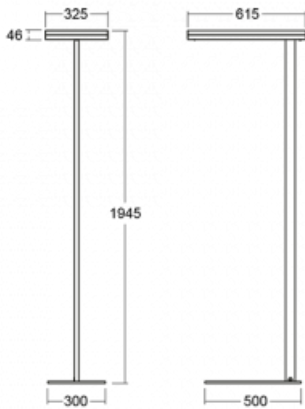

Type of installation	Free-standing
Light distribution	Direct-indirect
Luminaire shape	Angular
Colour of the luminaires	White
Material	Aluminium
Lifetime	L80/B20 50 000 hours
Warranty	5 years
Description of luminaires	Luminaire free-standing
item description	13-721I-10GEQ/TC, W + 13-7009, W + 13-7002, W
Dimensions	615 mm × 325 mm × 1945 mm
Light source	LED MODUL
Type of optical system	Microprisma
Luminous flux*	7610 lm
Colour Temperature	2700 K - 6500 K Tunable White
Luminous efficacy	105 lm/W
MacAdam Light source	3
Colour rendering index	90
UGR max. X=4H Y=8H, ρ=70,50,20	14.7

Technical drawing

Luminaire power input* 72.6 W

Connection of the luminaires DALI DT8

Electrical voltage 220-240V

Frequency 50/60Hz

⊕ CE IP 20

*±10 %

Curve