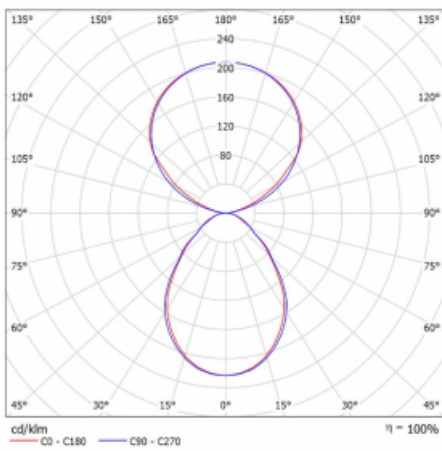

Type of installation	Free-standing
Light distribution	Direct-indirect
Luminaire shape	Angular
Colour of the luminaires	White
Material	Aluminium
Lifetime	L80/B20 50 000 hours
Warranty	5 years
Description of luminaires	Luminaire free-standing
item description	13-721I-10GEQ/TC, W + 13-7009, W + 13-7002, W
Dimensions	615 mm × 325 mm × 1945 mm
Light source	LED MODUL
Type of optical system	Microprisma
Luminous flux*	7610 lm
Colour Temperature	2700 K - 6500 K Tunable White
Luminous efficacy	105 lm/W
MacAdam Light source	3
Colour rendering index	90
UGR max. X=4H Y=8H, ρ=70,50,20	14.7

Technical drawing

Luminaire power input* 72.6 W

Connection of the luminaires DALI DT8

Electrical voltage 220-240V

Frequency 50/60Hz

⊕ CE IP 20

*±10 %

Curve