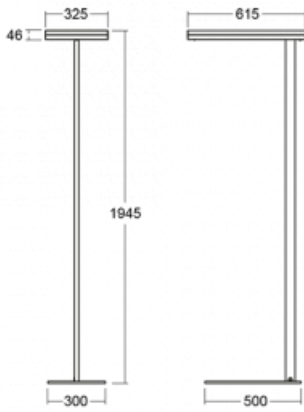

Type of installation	Free-standing
Light distribution	Direct-indirect
Luminaire shape	Angular
Colour of the luminaires	Silver
Material	Aluminium
Lifetime	L80/B20 50 000 hours
Warranty	60 months
Description of luminaires	Luminaire free-standing
item description	13-721I-10GEQ/TC, S + 13-7009, S + 13-7002, S
Dimensions	615 mm × 325 mm × 1945 mm
Light source	LED MODUL
Type of optical system	Microprisma
Luminous flux	7610 lm ± 10 %
Colour Temperature	2700 K - 6500 K Tunable White
Luminous efficacy	105 lm/W
MacAdam Light source	3
Colour rendering index	90
UGR max. X=4H Y=8H, ρ=70,50,20	14.7

## Technical drawing

Luminaire power input 72.6 W  $\pm$  10 %

Connection of the luminaires DALI DT8

Electrical voltage 220-240V

Frequency 50/60Hz

⊕ CE IP 20