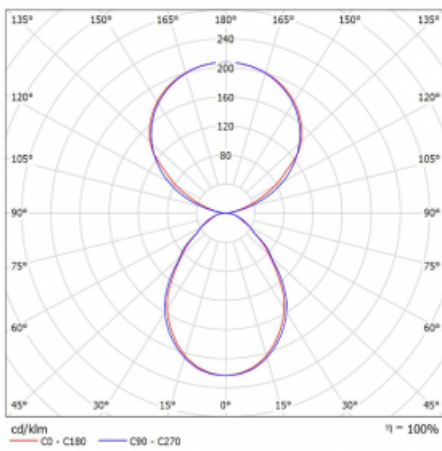

Type of installation	Free-standing
Light distribution	Direct-indirect
Luminaire shape	Angular
Colour of the luminaires	Silver
Material	Aluminium
Lifetime	L80/B20 50 000 hours
Warranty	60 months
Description of luminaires	Luminaire free-standing
item description	13-721I-10GEQ/TC, S + 13-7009, S + 13-7002, S
Dimensions	615 mm × 325 mm × 1945 mm
Light source	LED MODUL
Type of optical system	Microprisma
Luminous flux	7610 lm ± 10 %
Colour Temperature	2700 K - 6500 K Tunable White
Luminous efficacy	105 lm/W
MacAdam Light source	3
Colour rendering index	90
UGR max. X=4H Y=8H, ρ=70,50,20	14.7

## Curve