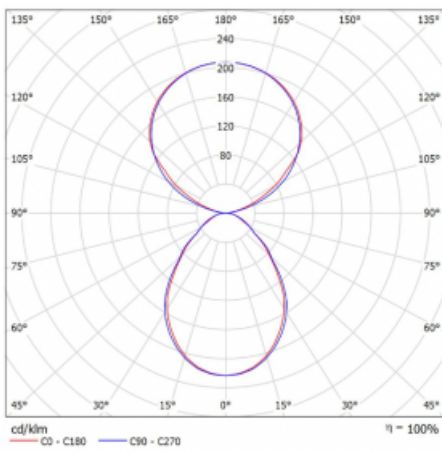

Type of installation	Free-standing
Light distribution	Direct-indirect
Luminaire shape	Angular
Colour of the luminaires	Black
Material	Aluminium
Lifetime	L80/B20 50 000 hours
Warranty	5 years
Description of luminaires	Luminaire free-standing
item description	13-721I-10GEQ/TC, B + 13-7009, B + 13-7002, B
Dimensions	615 mm × 325 mm × 1945 mm
Light source	LED MODUL
Type of optical system	Microprisma
Luminous flux*	7610 lm
Colour Temperature	2700 K - 6500 K Tunable White
Luminous efficacy	105 lm/W
MacAdam Light source	3
Colour rendering index	90
UGR max. X=4H Y=8H, ρ=70,50,20	14.7

## Curve