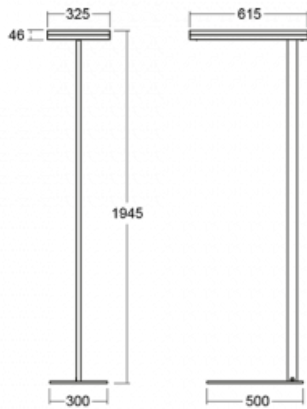

Technical drawing