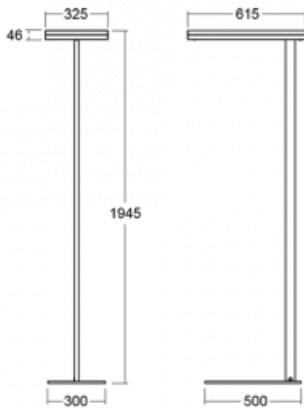

Type of installation	Free-standing
Light distribution	Direct-indirect
Luminaire shape	Angular
Colour of the luminaires	Black
Material	Aluminium
Lifetime	L80/B20 50 000 hours
Warranty	60 months
Description of luminaires	Luminaire free-standing
item description	13-721I-10GEQ/TC, B + 13-7009, B + 13-7002, B
Dimensions	615 mm × 325 mm × 1945 mm
Light source	LED MODUL
Type of optical system	Microprisma
Luminous flux	7610 lm ± 10 %
Colour Temperature	2700 K - 6500 K Tunable White
Luminous efficacy	105 lm/W
MacAdam Light source	3
Colour rendering index	90
UGR max. X=4H Y=8H, ρ=70,50,20	14.7

Technical drawing

Luminaire power input 72.6 W \pm 10 %

Connection of the luminaires DALI DT8

Electrical voltage 220-240V

Frequency 50/60Hz

⊕ CE IP 20

Curve

Downloads