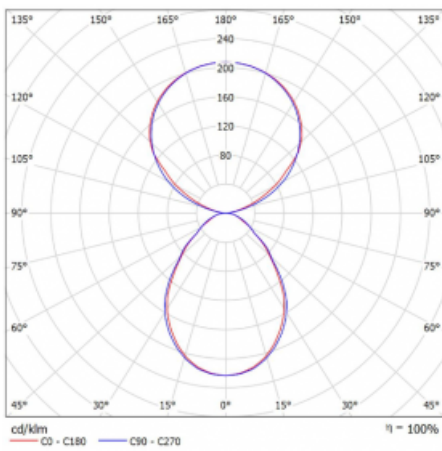

Type of installation	Free-standing
Light distribution	Direct-indirect
Luminaire shape	Angular
Colour of the luminaires	Black
Material	Aluminium
Lifetime	L80/B20 50 000 hours
Warranty	60 months
Description of luminaires	Luminaire free-standing
item description	13-721I-10GEQ/TC, B + 13-7009, B + 13-7002, B
Dimensions	615 mm × 325 mm × 1945 mm
Light source	LED MODUL
Type of optical system	Microprisma
Luminous flux	7610 lm ± 10 %
Colour Temperature	2700 K - 6500 K Tunable White
Luminous efficacy	105 lm/W
MacAdam Light source	3
Colour rendering index	90
UGR max. X=4H Y=8H, ρ=70,50,20	14.7

Technical drawing

Luminaire power input 72.6 W \pm 10 %

Connection of the luminaires DALI DT8

Electrical voltage 220-240V

Frequency 50/60Hz

⊕ CE IP 20

Curve

Downloads