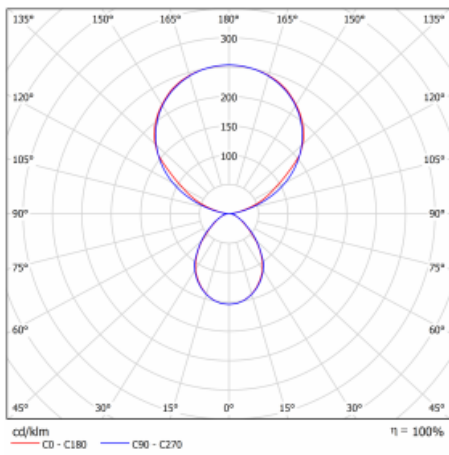

Type of installation	Free-standing
Light distribution	Direct-indirect
Luminaire shape	Angular
Colour of the luminaires	Silver
Material	Aluminium
Lifetime	L80/B20 50 000 hours
Warranty	60 months
Description of luminaires	Luminaire free-standing
item description	13-721I-10GEP/840, S + 13-7009, S + 13-7002, S
Dimensions	615 mm × 325 mm × 1945 mm
Light source	LED MODUL
Type of optical system	Microprisma
Luminous flux	10330 lm ± 10 %
Colour Temperature	4000 K cool white
Luminous efficacy	142 lm/W
MacAdam Light source	3
Colour rendering index	80
UGR max. X=4H Y=8H, ρ=70,50,20	13

Technical drawing

Luminaire power input 73 W \pm 10 %

Connection of the luminares Sensor and electronic ballast

Electrical voltage 220-240V

Frequency 50/60Hz

⊕ CE IP 20

Curve

Downloads