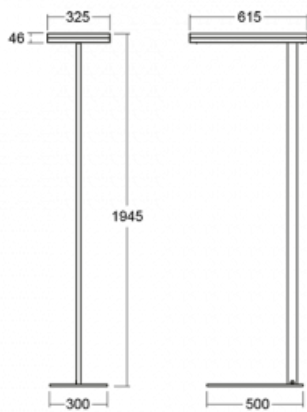

Type of installation	Free-standing
Light distribution	Direct-indirect
Luminaire shape	Angular
Colour of the luminaires	Black
Material	Aluminium
Lifetime	L80/B20 50 000 hours
Warranty	5 years
Description of luminaires	Luminaire free-standing
item description	13-721I-10GEE/840, B + 13-7009, B + 13-7002, B
Dimensions	615 mm × 325 mm × 1945 mm
Light source	LED MODUL
Type of optical system	Microprisma
Luminous flux*	10330 lm
Colour Temperature	4000 K cool white
Luminous efficacy	142 lm/W
MacAdam Light source	3
Colour rendering index	80
UGR max. X=4H Y=8H, ρ=70,50,20	13

Technical drawing

Luminaire power input* 73 W

Connection of the luminaires ON/OFF

Electrical voltage 220-240V

Frequency 50/60Hz

⊕ CE IP 20

*±10 %

Curve