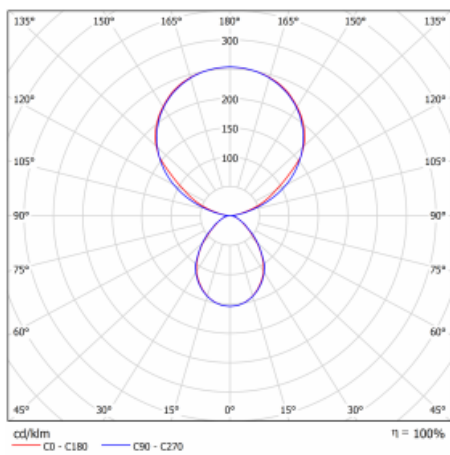

Type of installation	Free-standing
Light distribution	Direct-indirect
Luminaire shape	Angular
Colour of the luminaires	Black
Material	Aluminium
Lifetime	L80/B20 50 000 hours
Warranty	5 years
Description of luminaires	Luminaire free-standing
item description	13-721I-10GEE/840, B + 13-7009, B + 13-7002, B
Dimensions	615 mm × 325 mm × 1945 mm
Light source	LED MODUL
Type of optical system	Microprisma
Luminous flux*	10330 lm
Colour Temperature	4000 K cool white
Luminous efficacy	142 lm/W
MacAdam Light source	3
Colour rendering index	80
UGR max. X=4H Y=8H, ρ=70,50,20	13

Technical drawing

Luminaire power input* 73 W

Connection of the luminaires ON/OFF

Electrical voltage 220-240V

Frequency 50/60Hz

⊕ CE IP 20

*±10 %

Curve