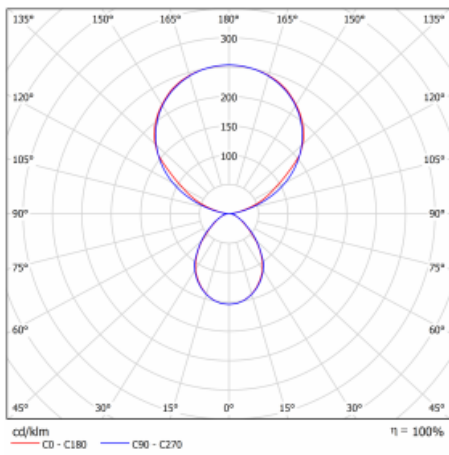

Type of installation	Free-standing
Light distribution	Direct-indirect
Luminaire shape	Angular
Colour of the luminaires	Black
Material	Aluminium
Lifetime	L80/B20 50 000 hours
Warranty	60 months
Description of luminaires	Luminaire free-standing
item description	13-721I-10GEE/840, B + 13-7009, B + 13-7002, B
Dimensions	615 mm × 325 mm × 1945 mm
Light source	LED MODUL
Type of optical system	Microprisma
Luminous flux	10330 lm ± 10 %
Colour Temperature	4000 K cool white
Luminous efficacy	142 lm/W
MacAdam Light source	3
Colour rendering index	80
UGR max. X=4H Y=8H, ρ=70,50,20	13

Technical drawing

Luminaire power input 73 W \pm 10 %

Connection of the luminares Electronic ballast non-dimmable

Electrical voltage 220-240V

Frequency 50/60Hz

⊕ CE IP 20

Curve

Downloads