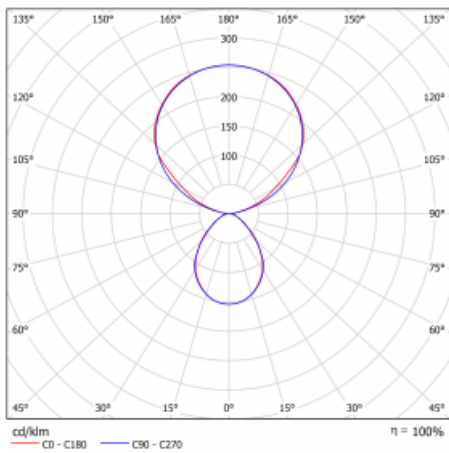

Type of installation	Free-standing
Light distribution	Direct-indirect
Luminaire shape	Angular
Colour of the luminaires	Silver
Material	Aluminium
Lifetime	L80/B20 50 000 hours
Warranty	5 years
Description of luminaires	Luminaire free-standing
item description	13-721I-10GEE/830, S + 13-7009, S + 13-7002, S
Dimensions	615 mm × 325 mm × 1945 mm
Light source	LED MODUL
Type of optical system	Microprisma
Luminous flux*	9800 lm
Colour Temperature	3000 K warm white
Luminous efficacy	134 lm/W
MacAdam Light source	3
Colour rendering index	80
UGR max. X=4H Y=8H, ρ=70,50,20	12.9

Technical drawing

Luminaire power input* 73 W

Connection of the luminaires ON/OFF

Electrical voltage 220-240V

Frequency 50/60Hz

⊕ CE IP 20

*±10 %

Curve