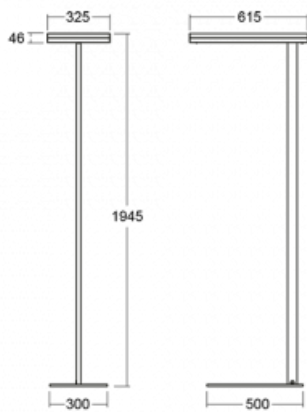

Type of installation	Free-standing
Light distribution	Direct-indirect
Luminaire shape	Angular
Colour of the luminaires	Black
Material	Aluminium
Lifetime	L80/B20 50 000 hours
Warranty	5 years
Description of luminaires	Luminaire free-standing
item description	13-721I-10GEE/830, B + 13-7009, B + 13-7002, B
Dimensions	615 mm × 325 mm × 1945 mm
Light source	LED MODUL
Type of optical system	Microprisma
Luminous flux*	9800 lm
Colour Temperature	3000 K warm white
Luminous efficacy	134 lm/W
MacAdam Light source	3
Colour rendering index	80
UGR max. X=4H Y=8H, ρ=70,50,20	12.9

Technical drawing

Luminaire power input* 73 W

Connection of the luminaires ON/OFF

Electrical voltage 220-240V

Frequency 50/60Hz

⊕ CE IP 20

*±10 %

Curve