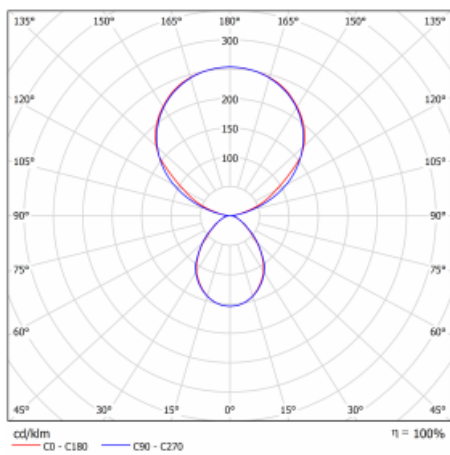

Type of installation	Free-standing
Light distribution	Direct-indirect
Luminaire shape	Angular
Colour of the luminaires	Black
Material	Aluminium
Lifetime	L80/B20 50 000 hours
Warranty	5 years
Description of luminaires	Luminaire free-standing
item description	13-721I-10GEE/830, B + 13-7009, B + 13-7002, B
Dimensions	615 mm × 325 mm × 1945 mm
Light source	LED MODUL
Type of optical system	Microprisma
Luminous flux*	9800 lm
Colour Temperature	3000 K warm white
Luminous efficacy	134 lm/W
MacAdam Light source	3
Colour rendering index	80
UGR max. X=4H Y=8H, ρ=70,50,20	12.9

Technical drawing

Luminaire power input* 73 W

Connection of the luminaires ON/OFF

Electrical voltage 220-240V

Frequency 50/60Hz

⊕ CE IP 20

*±10 %

Curve