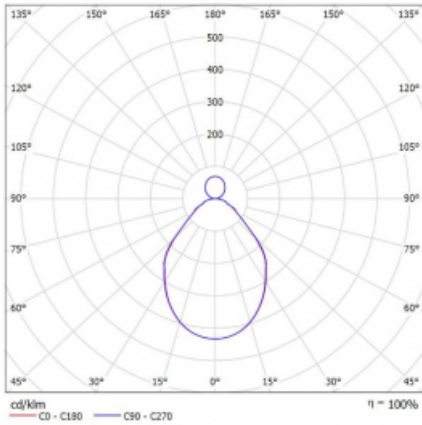

Luminaire

Rotao100

127-5F1I-10GGE/840, W

Technical drawing

Type of installation	Suspended
Light distribution	Direct-indirect
Luminaire shape	Circular
Colour of the luminaires	White
Material	Aluminium
Lifetime	L80/B20 50 000 hours
Warranty	5 years
Description of luminaires	Luminaire suspended
Dimensions	ø 3000 mm × 87 mm
Light source	LED MODUL
Type of optical system	Microprisma
Luminous flux*	20850 lm
Colour Temperature	4000 K cool white
Luminous efficacy	91 lm/W
MacAdam Light source	3
Colour rendering index	80
UGR max. X=4H Y=8H, ρ=70,50,20	17.2

Curve

Luminaire power input* 228.7 W

Connection of the luminaires ON/OFF

Electrical voltage 220-240V

Frequency 50/60Hz

⊕ CE IP 20

*±10 %

Downloads