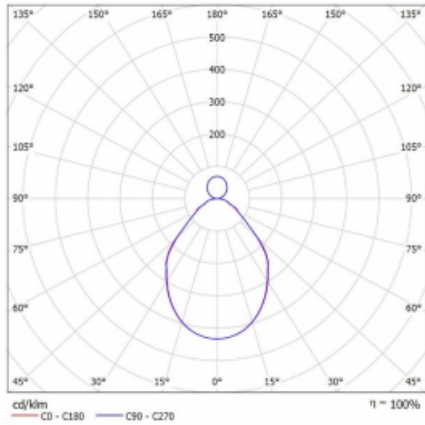

Luminaire

Rotao100

127-5F1I-10GGE/830, W

Technical drawing

Type of installation	Suspended
Light distribution	Direct-indirect
Luminaire shape	Circular
Colour of the luminaires	White
Material	Aluminium
Lifetime	L80/B20 50 000 hours
Warranty	5 years
Description of luminaires	Luminaire suspended
Dimensions	ø 3000 mm × 87 mm
Light source	LED MODUL
Type of optical system	Microprisma
Luminous flux*	19840 lm
Colour Temperature	3000 K warm white
Luminous efficacy	87 lm/W
MacAdam Light source	3
Colour rendering index	80
UGR max. X=4H Y=8H, ρ=70,50,20	17

Curve

Luminaire power input* 228.7 W

Connection of the luminaires ON/OFF

Electrical voltage 220-240V

Frequency 50/60Hz

⊕ CE IP 20

*±10 %

Downloads