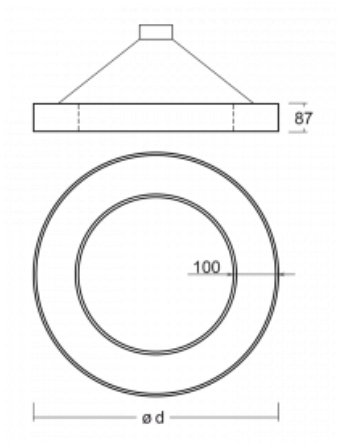

Luminaire

Rotao100

127-5F1I-10GGE/830, W

Technical drawing

Type of installation	Suspended
Light distribution	Direct-indirect
Luminaire shape	Circular
Colour of the luminaires	White
Material	Aluminium
Lifetime	L80/B20 50 000 hours
Warranty	5 years
Description of luminaires	Luminaire suspended
Dimensions	ø 3000 mm × 87 mm
Light source	LED MODUL
Type of optical system	Microprisma
Luminous flux*	19840 lm
Colour Temperature	3000 K warm white
Luminous efficacy	87 lm/W
MacAdam Light source	3
Colour rendering index	80
UGR max. X=4H Y=8H, ρ=70,50,20	17

Curve

Luminaire power input* 228.7 W

Connection of the luminaires ON/OFF

Electrical voltage 220-240V

Frequency 50/60Hz

⊕ CE IP 20

*±10 %

Downloads