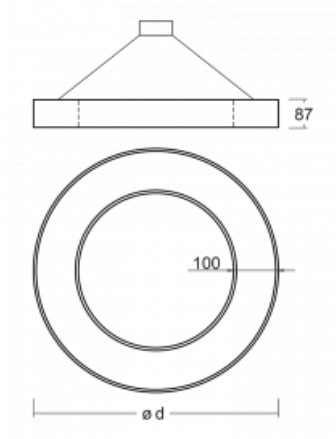

Luminaire

Rotao100

127-5F1I-10GGD/840, W

Technical drawing

Type of installation	Suspended
Light distribution	Direct-indirect
Luminaire shape	Circular
Colour of the luminaires	White
Material	Aluminium
Lifetime	L80/B20 50 000 hours
Warranty	60 months
Description of luminaires	Luminaire suspended
Dimensions	ø 3000 mm × 87 mm
Light source	LED MODUL
Type of optical system	Microprisma
Luminous flux	20850 lm ± 10 %
Colour Temperature	4000 K cool white
Luminous efficacy	91 lm/W
MacAdam Light source	3
Colour rendering index	80
UGR max. X=4H Y=8H, ρ=70,50,20	17.2

Curve

Luminaire power input 228.7 W ± 10 %

Connection of the luminaires DALI dimmable

Electrical voltage 220-240V

Frequency 50/60Hz

⊕ CE IP 20

Downloads

Installation instructions

Photos