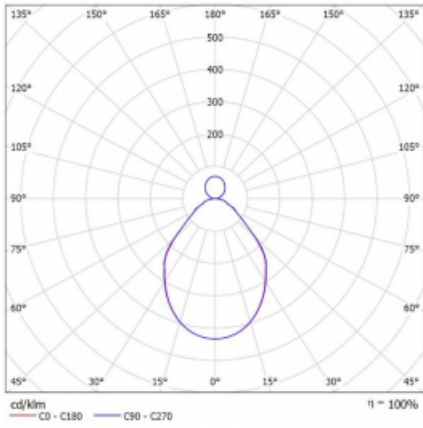

# Rotao100

127-5F1I-10GGD/830, B

**Technical drawing**

Type of installation	Suspended
Light distribution	Direct-indirect
Luminaire shape	Circular
Colour of the luminaires	Black
Material	Aluminium
Lifetime	L80/B20 50 000 hours
Warranty	5 years
Description of luminaires	Luminaire suspended
Dimensions	ø 3000 mm × 87 mm
Light source	LED MODUL
Type of optical system	Microprisma
Luminous flux*	19840 lm
Colour Temperature	3000 K warm white
Luminous efficacy	87 lm/W
MacAdam Light source	3
Colour rendering index	80
UGR max. X=4H Y=8H, ρ=70,50,20	17

## Curve

Luminaire power input\* 228.7 W

Connection of the luminaires DALI

Electrical voltage 220-240V

Frequency 50/60Hz

⊕ CE IP 20

\*±10 %