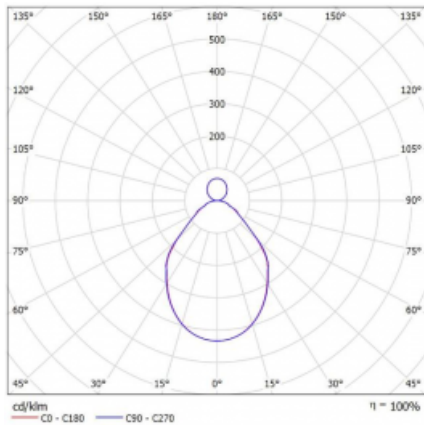

Luminaire

Rotao100

127-5F1I-10GEE/840, S

Curve

Type of installation	Suspended
Light distribution	Direct-indirect
Luminaire shape	Circular
Colour of the luminaires	Silver
Material	Aluminium
Lifetime	L80/B20 50 000 hours
Warranty	5 years
Description of luminaires	Luminaire suspended
Dimensions	ø 3000 mm × 87 mm
Light source	LED MODUL
Type of optical system	Microprisma
Luminous flux*	15320 lm
Colour Temperature	4000 K cool white
Luminous efficacy	94 lm/W
MacAdam Light source	3
Colour rendering index	80
UGR max. X=4H Y=8H, ρ=70,50,20	16.1

Luminaire power input*	163 W
Connection of the luminaires	ON/OFF
Electrical voltage	220-240V
Frequency	50/60Hz

  IP 20

*±10 %

Downloads

Installation instructions

Photos