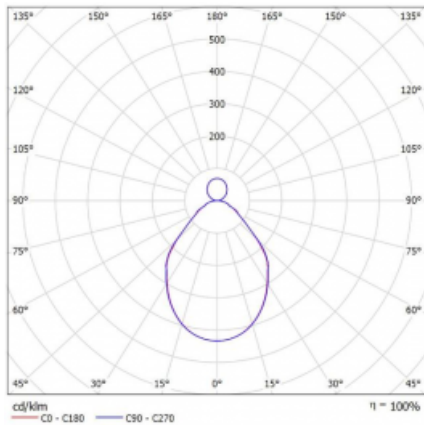

Curve

Type of installation	Suspended
Light distribution	Direct-indirect
Luminaire shape	Circular
Colour of the luminaires	Silver
Material	Aluminium
Lifetime	L80/B20 50 000 hours
Warranty	5 years
Description of luminaires	Luminaire suspended
Dimensions	ø 3000 mm × 87 mm
Light source	LED MODUL
Type of optical system	Microprisma
Luminous flux*	15320 lm
Colour Temperature	4000 K cool white
Luminous efficacy	94 lm/W
MacAdam Light source	3
Colour rendering index	80
UGR max. X=4H Y=8H, ρ=70,50,20	16.1