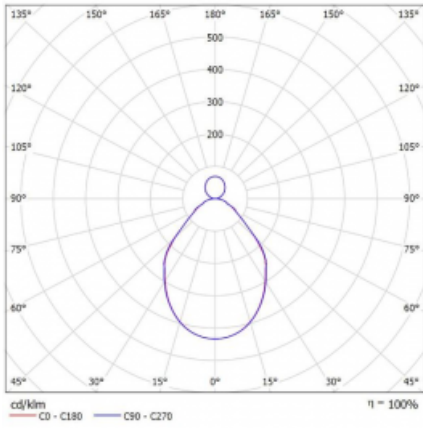

Luminaire

Rotao100

127-5F1I-10GEE/830, S

Technical drawing

Type of installation	Suspended
Light distribution	Direct-indirect
Luminaire shape	Circular
Colour of the luminaires	Silver
Material	Aluminium
Lifetime	L80/B20 50 000 hours
Warranty	5 years
Description of luminaires	Luminaire suspended
Dimensions	ø 3000 mm × 87 mm
Light source	LED MODUL
Type of optical system	Microprisma
Luminous flux*	14570 lm
Colour Temperature	3000 K warm white
Luminous efficacy	89 lm/W
MacAdam Light source	3
Colour rendering index	80
UGR max. X=4H Y=8H, ρ=70,50,20	16

Curve

Luminaire power input* 163 W

Connection of the luminaires ON/OFF

Electrical voltage 220-240V

Frequency 50/60Hz

⊕ CE IP 20

*±10 %

Downloads