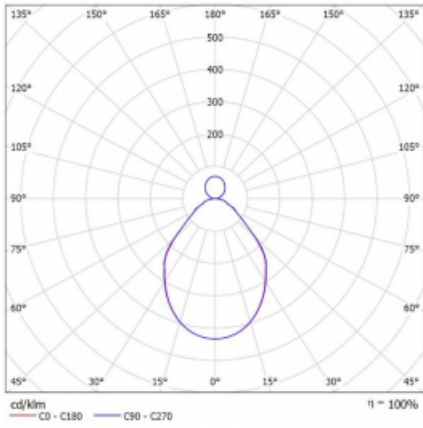

Luminaire

Rotao100

127-5F1I-10GED/840, W

Technical drawing

Type of installation	Suspended
Light distribution	Direct-indirect
Luminaire shape	Circular
Colour of the luminaires	White
Material	Aluminium
Lifetime	L80/B20 50 000 hours
Warranty	60 months
Description of luminaires	Luminaire suspended
Dimensions	ø 3000 mm × 87 mm
Light source	LED MODUL
Type of optical system	Microprisma
Luminous flux	15320 lm ± 10 %
Colour Temperature	4000 K cool white
Luminous efficacy	94 lm/W
MacAdam Light source	3
Colour rendering index	80
UGR max. X=4H Y=8H, ρ=70,50,20	16.1

Curve

Luminaire power input 163 W ± 10 %

Connection of the luminaires DALI dimmable

Electrical voltage 220-240V

Frequency 50/60Hz

⊕ CE IP 20

Downloads

Installation instructions