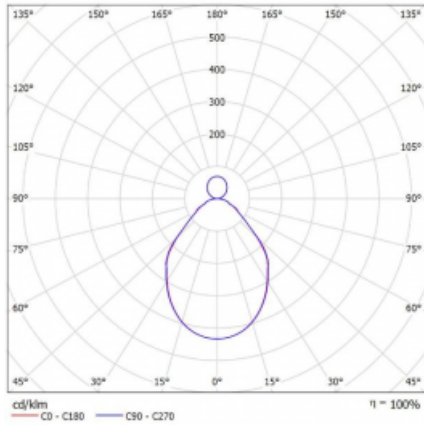

Luminaire

Rotao100

127-5F1I-10GED/840, W

Technical drawing

Type of installation	Suspended
Light distribution	Direct-indirect
Luminaire shape	Circular
Colour of the luminaires	White
Material	Aluminium
Lifetime	L80/B20 50 000 hours
Warranty	5 years
Description of luminaires	Luminaire suspended
Dimensions	ø 3000 mm × 87 mm
Light source	LED MODUL
Type of optical system	Microprisma
Luminous flux*	15320 lm
Colour Temperature	4000 K cool white
Luminous efficacy	94 lm/W
MacAdam Light source	3
Colour rendering index	80
UGR max. X=4H Y=8H, ρ=70,50,20	16.1

Curve

Luminaire power input* 163 W

Connection of the luminaires DALI

Electrical voltage 220-240V

Frequency 50/60Hz

⊕ CE IP 20

*±10 %

Downloads