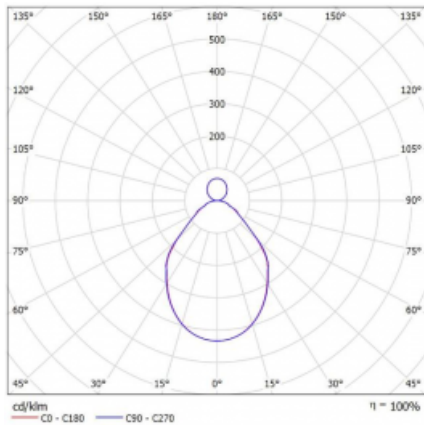

# Rotao100

127-5F1I-10GED/840, S

**Curve**

Type of installation	Suspended
Light distribution	Direct-indirect
Luminaire shape	Circular
Colour of the luminaires	Silver
Material	Aluminium
Lifetime	L80/B20 50 000 hours
Warranty	5 years
Description of luminaires	Luminaire suspended
Dimensions	ø 3000 mm × 87 mm
Light source	LED MODUL
Type of optical system	Microprisma
Luminous flux*	15320 lm
Colour Temperature	4000 K cool white
Luminous efficacy	94 lm/W
MacAdam Light source	3
Colour rendering index	80
UGR max. X=4H Y=8H, ρ=70,50,20	16.1