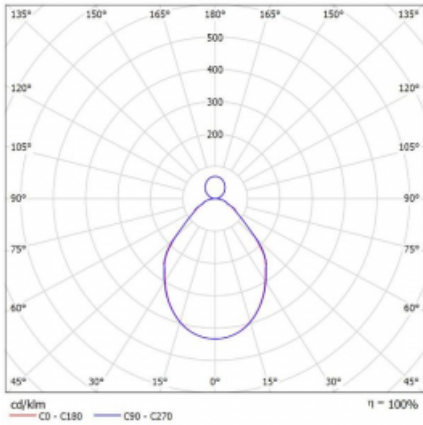

# Rotao100

127-5F1I-10GED/830, W

**Technical drawing**

Type of installation	Suspended
Light distribution	Direct-indirect
Luminaire shape	Circular
Colour of the luminaires	White
Material	Aluminium
Lifetime	L80/B20 50 000 hours
Warranty	5 years
Description of luminaires	Luminaire suspended
Dimensions	ø 3000 mm × 87 mm
Light source	LED MODUL
Type of optical system	Microprisma
Luminous flux*	14570 lm
Colour Temperature	3000 K warm white
Luminous efficacy	89 lm/W
MacAdam Light source	3
Colour rendering index	80
UGR max. X=4H Y=8H, ρ=70,50,20	16

## Curve

Luminaire power input\* 163 W

Connection of the luminaires DALI

Electrical voltage 220-240V

Frequency 50/60Hz

⊕ CE IP 20

\*±10 %