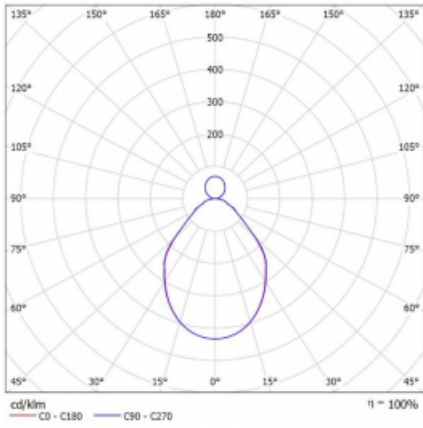

Luminaire

Rotao100

127-5F1I-10GED/830, S

Technical drawing

Type of installation	Suspended
Light distribution	Direct-indirect
Luminaire shape	Circular
Colour of the luminaires	Silver
Material	Aluminium
Lifetime	L80/B20 50 000 hours
Warranty	60 months
Description of luminaires	Luminaire suspended
Dimensions	ø 3000 mm × 87 mm
Light source	LED MODUL
Type of optical system	Microprisma
Luminous flux	14570 lm ± 10 %
Colour Temperature	3000 K warm white
Luminous efficacy	89 lm/W
MacAdam Light source	3
Colour rendering index	80
UGR max. X=4H Y=8H, ρ=70,50,20	16

Curve

Luminaire power input 163 W \pm 10 %

Connection of the luminaires DALI dimmable

Electrical voltage 220-240V

Frequency 50/60Hz

⊕ CE IP 20

Downloads

Installation instructions