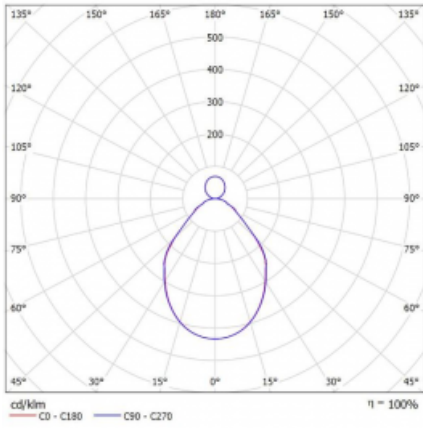

Luminaire

Rotao100

127-5F1I-10GED/830, S

Technical drawing

Type of installation	Suspended
Light distribution	Direct-indirect
Luminaire shape	Circular
Colour of the luminaires	Silver
Material	Aluminium
Lifetime	L80/B20 50 000 hours
Warranty	5 years
Description of luminaires	Luminaire suspended
Dimensions	ø 3000 mm × 87 mm
Light source	LED MODUL
Type of optical system	Microprisma
Luminous flux*	14570 lm
Colour Temperature	3000 K warm white
Luminous efficacy	89 lm/W
MacAdam Light source	3
Colour rendering index	80
UGR max. X=4H Y=8H, ρ=70,50,20	16

Curve

Luminaire power input* 163 W

Connection of the luminaires DALI

Electrical voltage 220-240V

Frequency 50/60Hz

⊕ CE IP 20

*±10 %

Downloads