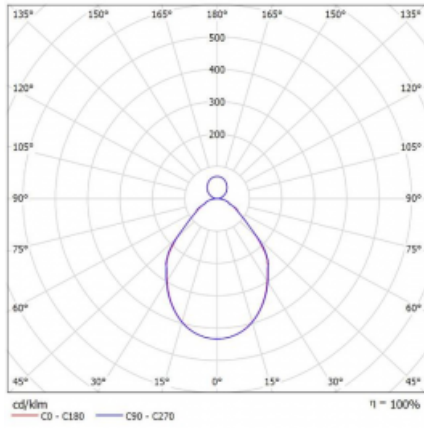

Luminaire

Rotao100

127-5F1I-10GED/830, B

Technical drawing

Type of installation	Suspended
Light distribution	Direct-indirect
Luminaire shape	Circular
Colour of the luminaires	Black
Material	Aluminium
Lifetime	L80/B20 50 000 hours
Warranty	60 months
Description of luminaires	Luminaire suspended
Dimensions	ø 3000 mm × 87 mm
Light source	LED MODUL
Type of optical system	Microprisma
Luminous flux	14570 lm ± 10 %
Colour Temperature	3000 K warm white
Luminous efficacy	89 lm/W
MacAdam Light source	3
Colour rendering index	80
UGR max. X=4H Y=8H, ρ=70,50,20	16

Curve

Luminaire power input 163 W ± 10 %

Connection of the luminaires DALI dimmable

Electrical voltage 220-240V

Frequency 50/60Hz

⊕ CE IP 20

Downloads

Installation instructions