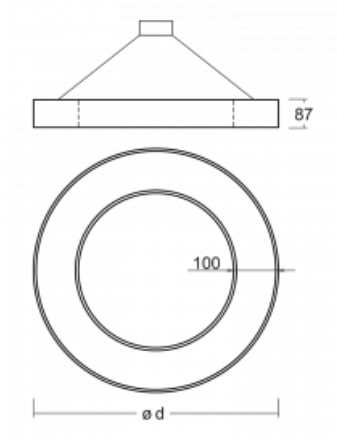

Luminaire

Rotao100

127-5F1I-10GED/830, B

Technical drawing

Type of installation	Suspended
Light distribution	Direct-indirect
Luminaire shape	Circular
Colour of the luminaires	Black
Material	Aluminium
Lifetime	L80/B20 50 000 hours
Warranty	5 years
Description of luminaires	Luminaire suspended
Dimensions	ø 3000 mm × 87 mm
Light source	LED MODUL
Type of optical system	Microprisma
Luminous flux*	14570 lm
Colour Temperature	3000 K warm white
Luminous efficacy	89 lm/W
MacAdam Light source	3
Colour rendering index	80
UGR max. X=4H Y=8H, ρ=70,50,20	16

Curve

Luminaire power input* 163 W

Connection of the luminaires DALI

Electrical voltage 220-240V

Frequency 50/60Hz

⊕ CE IP 20

*±10 %

Downloads