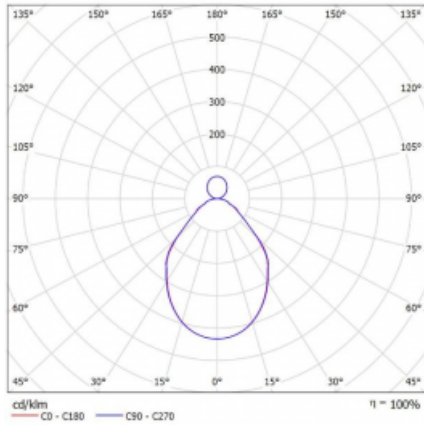

Luminaire

Rotao100

127-5F1I-10GED/830, B

Technical drawing

Type of installation	Suspended
Light distribution	Direct-indirect
Luminaire shape	Circular
Colour of the luminaires	Black
Material	Aluminium
Lifetime	L80/B20 50 000 hours
Warranty	5 years
Description of luminaires	Luminaire suspended
Dimensions	ø 3000 mm × 87 mm
Light source	LED MODUL
Type of optical system	Microprisma
Luminous flux*	14570 lm
Colour Temperature	3000 K warm white
Luminous efficacy	89 lm/W
MacAdam Light source	3
Colour rendering index	80
UGR max. X=4H Y=8H, ρ=70,50,20	16

Curve

Luminaire power input* 163 W

Connection of the luminaires DALI

Electrical voltage 220-240V

Frequency 50/60Hz

⊕ CE IP 20

*±10 %

Downloads