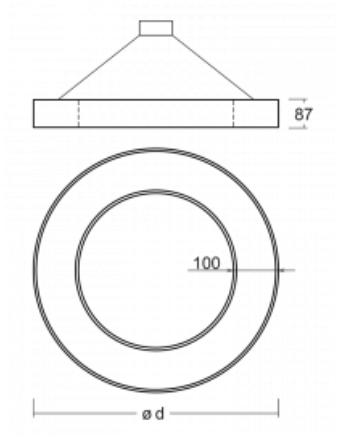

Luminaire

Rotao100

127-5FOK-10GGE/830, W

Technical drawing

Type of installation	Suspended
Light distribution	Direct
Luminaire shape	Circular
Colour of the luminaires	White
Material	Aluminium
Lifetime	L80/B20 50 000 hours
Warranty	5 years
Description of luminaires	Luminaire suspended
Dimensions	ø 3000 mm × 87 mm
Weight	32.7 kg
Light source	LED MODUL
Type of optical system	Opal diffuser
Luminous flux*	18990 lm
Colour Temperature	3000 K warm white
Luminous efficacy	106 lm/W
MacAdam Light source	3
Colour rendering index	80
UGR max. X=4H Y=8H, $\rho=70,50,20$	23.7

Curve

Luminaire power input* 179.7 W

Connection of the luminaires ON/OFF

Electrical voltage 220-240V

Frequency 50/60Hz

⊕ CE IP 20

* $\pm 10\%$

Downloads