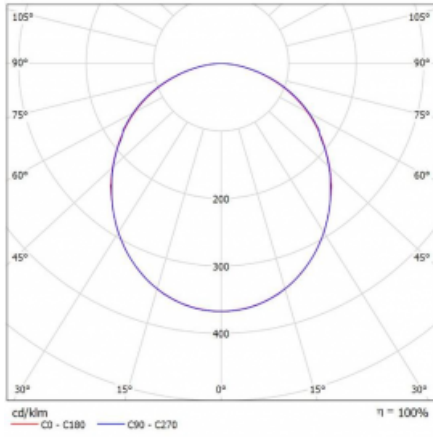

Luminaire

Rotao100

127-5FOK-10GGE/830, W

Technical drawing

Type of installation	Suspended
Light distribution	Direct
Luminaire shape	Circular
Colour of the luminaires	White
Material	Aluminium
Lifetime	L80/B20 50 000 hours
Warranty	5 years
Description of luminaires	Luminaire suspended
Dimensions	ø 3000 mm × 87 mm
Weight	32.7 kg
Light source	LED MODUL
Type of optical system	Opal diffuser
Luminous flux*	18990 lm
Colour Temperature	3000 K warm white
Luminous efficacy	106 lm/W
MacAdam Light source	3
Colour rendering index	80
UGR max. X=4H Y=8H, $\rho=70,50,20$	23.7

Curve

Luminaire power input* 179.7 W

Connection of the luminaires ON/OFF

Electrical voltage 220-240V

Frequency 50/60Hz

⊕ CE IP 20

* $\pm 10\%$

Downloads