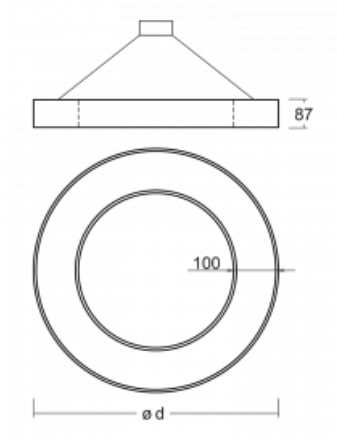

Luminaire

Rotao100

127-5FOK-10GGE/830, S

Technical drawing

Type of installation	Suspended
Light distribution	Direct
Luminaire shape	Circular
Colour of the luminaires	Silver
Material	Aluminium
Lifetime	L80/B20 50 000 hours
Warranty	5 years
Description of luminaires	Luminaire suspended
Dimensions	ø 3000 mm × 87 mm
Weight	32.7 kg
Light source	LED MODUL
Type of optical system	Opal diffuser
Luminous flux*	18990 lm
Colour Temperature	3000 K warm white
Luminous efficacy	106 lm/W
MacAdam Light source	3
Colour rendering index	80
UGR max. X=4H Y=8H, $\rho=70,50,20$	23.7

Curve

Luminaire power input* 179.7 W

Connection of the luminaires ON/OFF

Electrical voltage 220-240V

Frequency 50/60Hz

⊕ CE IP 20

*±10 %

Downloads