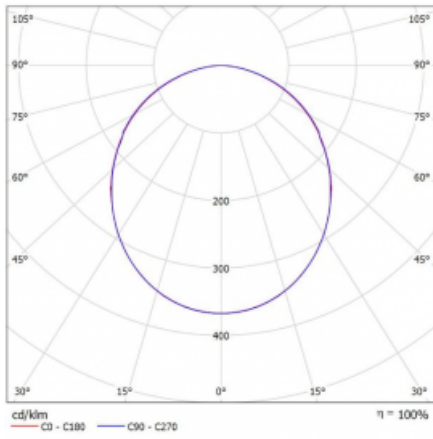

Luminaire

Rotao100

127-5FOK-10GEE/840, B

Technical drawing

Type of installation	Suspended
Light distribution	Direct
Luminaire shape	Circular
Colour of the luminaires	Black
Material	Aluminium
Lifetime	L80/B20 50 000 hours
Warranty	5 years
Description of luminaires	Luminaire suspended
Dimensions	ø 3000 mm × 87 mm
Weight	32.7 kg
Light source	LED MODUL
Type of optical system	Opal diffuser
Luminous flux*	14660 lm
Colour Temperature	4000 K cool white
Luminous efficacy	114 lm/W
MacAdam Light source	3
Colour rendering index	80
UGR max. X=4H Y=8H, $\rho=70,50,20$	22.8

Curve

Luminaire power input* 128.1 W

Connection of the luminaires ON/OFF

Electrical voltage 220-240V

Frequency 50/60Hz

⊕ CE IP 20

*±10 %

Downloads