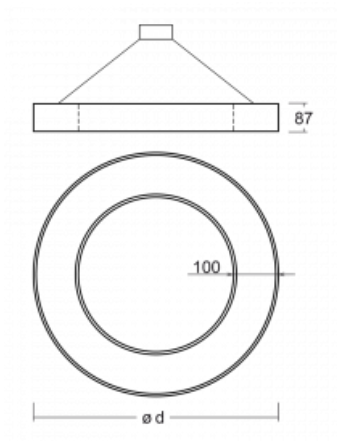

Luminaire

Rotao100

127-5FOK-10GEE/840, B

Technical drawing

Type of installation	Suspended
Light distribution	Direct
Luminaire shape	Circular
Colour of the luminaires	Black
Material	Aluminium
Lifetime	L80/B20 50 000 hours
Warranty	5 years
Description of luminaires	Luminaire suspended
Dimensions	ø 3000 mm × 87 mm
Weight	32.7 kg
Light source	LED MODUL
Type of optical system	Opal diffuser
Luminous flux*	14660 lm
Colour Temperature	4000 K cool white
Luminous efficacy	114 lm/W
MacAdam Light source	3
Colour rendering index	80
UGR max. X=4H Y=8H, $\rho=70,50,20$	22.8

Curve

Luminaire power input* 128.1 W

Connection of the luminaires ON/OFF

Electrical voltage 220-240V

Frequency 50/60Hz

⊕ CE IP 20

*±10 %

Downloads