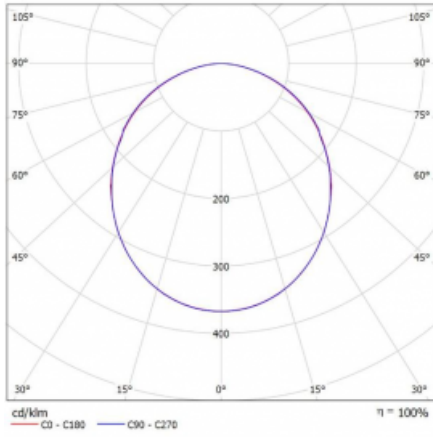

Luminaire

Rotao100

127-5FOK-10GEE/830, S

Technical drawing

Type of installation	Suspended
Light distribution	Direct
Luminaire shape	Circular
Colour of the luminaires	Silver
Material	Aluminium
Lifetime	L80/B20 50 000 hours
Warranty	5 years
Description of luminaires	Luminaire suspended
Dimensions	ø 3000 mm × 87 mm
Weight	32.7 kg
Light source	LED MODUL
Type of optical system	Opal diffuser
Luminous flux*	13940 lm
Colour Temperature	3000 K warm white
Luminous efficacy	109 lm/W
MacAdam Light source	3
Colour rendering index	80
UGR max. X=4H Y=8H, $\rho=70,50,20$	22.7

Curve

Luminaire power input* 128.1 W

Connection of the luminaires ON/OFF

Electrical voltage 220-240V

Frequency 50/60Hz

⊕ CE IP 20

*±10 %

Downloads