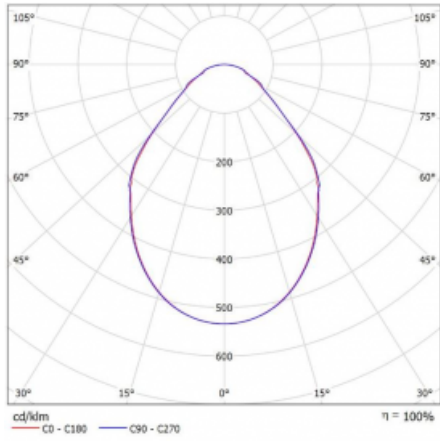

Luminaire

Rotao100

127-5FOI-10GGE/840, W

Technical drawing

Type of installation	Suspended
Light distribution	Direct
Luminaire shape	Circular
Colour of the luminaires	White
Material	Aluminium
Lifetime	L80/B20 50 000 hours
Warranty	5 years
Description of luminaires	Luminaire suspended
Dimensions	ø 3000 mm × 87 mm
Weight	32.7 kg
Light source	LED MODUL
Type of optical system	Microprisma
Luminous flux*	16060 lm
Colour Temperature	4000 K cool white
Luminous efficacy	89 lm/W
MacAdam Light source	3
Colour rendering index	80
UGR max. X=4H Y=8H, $\rho=70,50,20$	18.9

Curve

Luminaire power input* 179.7 W

Connection of the luminaires ON/OFF

Electrical voltage 220-240V

Frequency 50/60Hz

⊕ CE IP 20

* $\pm 10\%$

Downloads