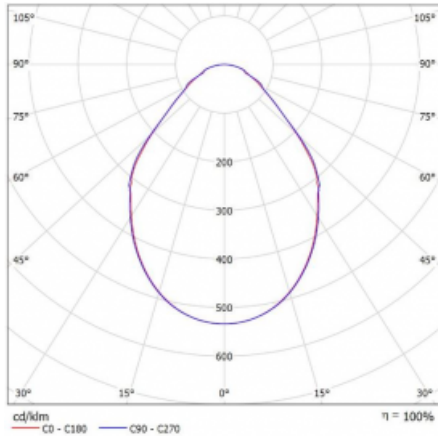

Luminaire

Rotao100

127-5FOI-10GGD/840, B

Type of installation	Suspended
Light distribution	Direct
Luminaire shape	Circular
Colour of the luminaires	Black
Material	Aluminium
Lifetime	L80/B20 50 000 hours
Warranty	60 months
Description of luminaires	Luminaire suspended
Dimensions	∅ 3000 mm × 87 mm
Weight	32.7 kg
Light source	LED MODUL

Curve

Type of optical system	Microprisma
Luminous flux	16060 lm ± 10 %
Colour Temperature	4000 K cool white
Luminous efficacy	89 lm/W
MacAdam Light source	3
Colour rendering index	80
UGR max. X=4H Y=8H, ρ=70,50,20	18.9

Luminaire power input 179.7 W \pm 10 %

Connection of the luminaires DALI dimmable

Electrical voltage 220-240V

Frequency 50/60Hz

 **CE** IP 20

Downloads

Installation instructions

Photos