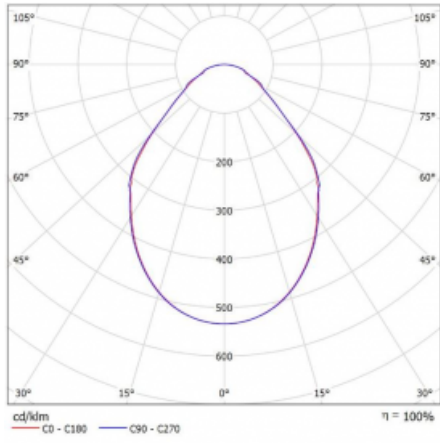

# Rotao100

127-5F0I-10GED/840, B

**Technical drawing**

Type of installation	Suspended
Light distribution	Direct
Luminaire shape	Circular
Colour of the luminaires	Black
Material	Aluminium
Lifetime	L80/B20 50 000 hours
Warranty	60 months
Description of luminaires	Luminaire suspended
Dimensions	ø 3000 mm × 87 mm
Weight	32.7 kg
Light source	LED MODUL
Type of optical system	Microprisma
Luminous flux	11800 lm ± 10 %
Colour Temperature	4000 K cool white
Luminous efficacy	92 lm/W
MacAdam Light source	3
Colour rendering index	80
UGR max. X=4H Y=8H, $\rho=70,50,20$	17.8

## Curve

Luminaire power input 128.1 W ± 10 %

Connection of the luminaires DALI dimmable

Electrical voltage 220-240V

Frequency 50/60Hz

⊕ CE IP 20