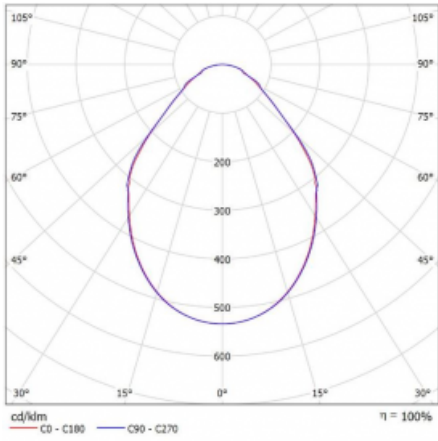

Luminaire

Rotao100

127-5F0I-10GED/830, W

Technical drawing

Type of installation	Suspended
Light distribution	Direct
Luminaire shape	Circular
Colour of the luminaires	White
Material	Aluminium
Lifetime	L80/B20 50 000 hours
Warranty	60 months
Description of luminaires	Luminaire suspended
Dimensions	ø 3000 mm × 87 mm
Weight	32.7 kg
Light source	LED MODUL
Type of optical system	Microprisma
Luminous flux	11220 lm ± 10 %
Colour Temperature	3000 K warm white
Luminous efficacy	88 lm/W
MacAdam Light source	3
Colour rendering index	80
UGR max. X=4H Y=8H, $\rho=70,50,20$	17.7

Curve

Luminaire power input 128.1 W \pm 10 %

Connection of the luminaires DALI dimmable

Electrical voltage 220-240V

Frequency 50/60Hz

⊕ CE IP 20

Downloads

Installation instructions