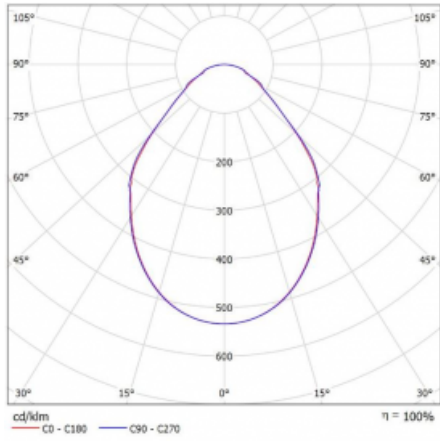

# Rotao100

127-5F0I-10GED/830, S

**Technical drawing**

Type of installation	Suspended
Light distribution	Direct
Luminaire shape	Circular
Colour of the luminaires	Silver
Material	Aluminium
Lifetime	L80/B20 50 000 hours
Warranty	60 months
Description of luminaires	Luminaire suspended
Dimensions	ø 3000 mm × 87 mm
Weight	32.7 kg
Light source	LED MODUL
Type of optical system	Microprisma
Luminous flux	11220 lm ± 10 %
Colour Temperature	3000 K warm white
Luminous efficacy	88 lm/W
MacAdam Light source	3
Colour rendering index	80
UGR max. X=4H Y=8H, $\rho=70,50,20$	17.7

## Curve

Luminaire power input 128.1 W ± 10 %

Connection of the luminaires DALI dimmable

Electrical voltage 220-240V

Frequency 50/60Hz

⊕ CE IP 20