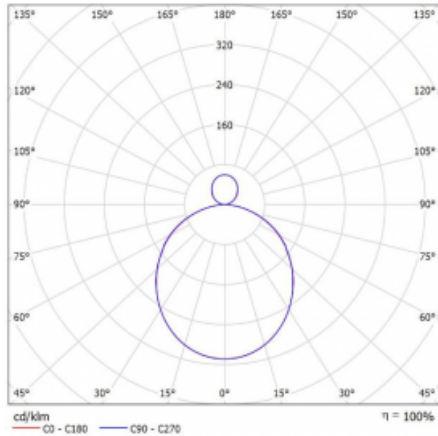

Luminaire

Rotao100

127-5E1K-10GGE/840, B

Type of installation	Suspended
Light distribution	Direct-indirect
Luminaire shape	Circular
Colour of the luminaires	Black
Material	Aluminium
Lifetime	L80/B20 50 000 hours
Warranty	5 years
Description of luminaires	Luminaire suspended
Dimensions	∅ 2500 mm × 87 mm
Light source	LED MODUL

Curve

Type of optical system	Opal diffuser
Luminous flux*	19950 lm
Colour Temperature	4000 K cool white
Luminous efficacy	111 lm/W
MacAdam Light source	3
Colour rendering index	80
UGR max. X=4H Y=8H, ρ=70,50,20	22.2

Luminaire power input* 179.7 W

Connection of the luminaires ON/OFF

Electrical voltage 220-240V

Frequency 50/60Hz

  IP 20

*±10 %

Downloads

Installation instructions