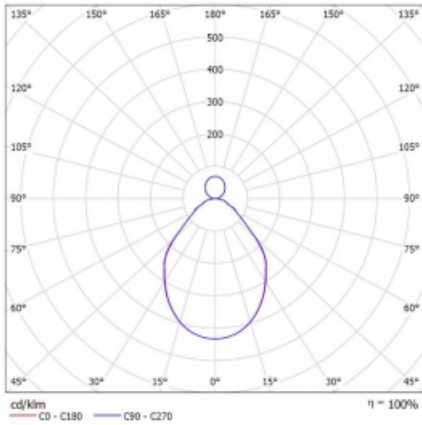

Luminaire

Rotao100

127-5E1I-10GGE/840, B

Technical drawing

Type of installation	Suspended
Light distribution	Direct-indirect
Luminaire shape	Circular
Colour of the luminaires	Black
Material	Aluminium
Lifetime	L80/B20 50 000 hours
Warranty	5 years
Description of luminaires	Luminaire suspended
Dimensions	ø 2500 mm × 87 mm
Light source	LED MODUL
Type of optical system	Microprisma
Luminous flux*	16330 lm
Colour Temperature	4000 K cool white
Luminous efficacy	91 lm/W
MacAdam Light source	3
Colour rendering index	80
UGR max. X=4H Y=8H, ρ=70,50,20	17.4

Curve

Luminaire power input* 179.7 W

Connection of the luminaires ON/OFF

Electrical voltage 220-240V

Frequency 50/60Hz

⊕ CE IP 20

*±10 %

Downloads