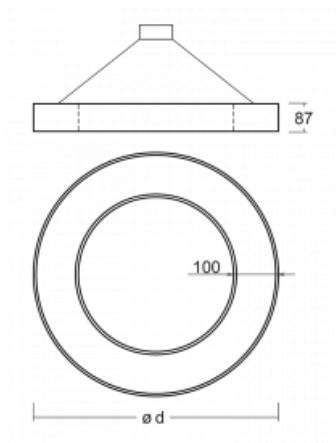

# Rotao100

127-5E1I-10GGE/830, W

**Technical drawing**

Type of installation	Suspended
Light distribution	Direct-indirect
Luminaire shape	Circular
Colour of the luminaires	White
Material	Aluminium
Lifetime	L80/B20 50 000 hours
Warranty	5 years
Description of luminaires	Luminaire suspended
Dimensions	ø 2500 mm × 87 mm
Light source	LED MODUL
Type of optical system	Microprisma
Luminous flux*	15540 lm
Colour Temperature	3000 K warm white
Luminous efficacy	86 lm/W
MacAdam Light source	3
Colour rendering index	80
UGR max. X=4H Y=8H, ρ=70,50,20	17.2

## Curve

Luminaire power input\* 179.7 W

Connection of the luminaires ON/OFF

Electrical voltage 220-240V

Frequency 50/60Hz

⊕ CE IP 20

\*±10 %