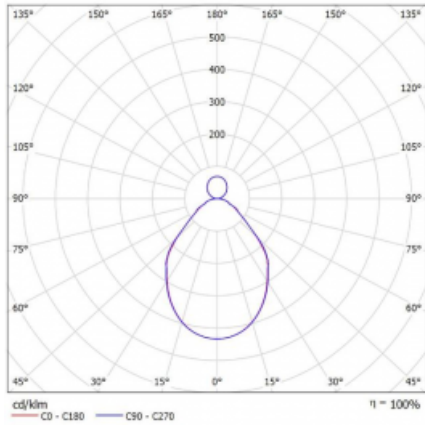

# Rotao100

127-5E1I-10GGE/830, W

**Technical drawing**

Type of installation	Suspended
Light distribution	Direct-indirect
Luminaire shape	Circular
Colour of the luminaires	White
Material	Aluminium
Lifetime	L80/B20 50 000 hours
Warranty	5 years
Description of luminaires	Luminaire suspended
Dimensions	ø 2500 mm × 87 mm
Light source	LED MODUL
Type of optical system	Microprisma
Luminous flux*	15540 lm
Colour Temperature	3000 K warm white
Luminous efficacy	86 lm/W
MacAdam Light source	3
Colour rendering index	80
UGR max. X=4H Y=8H, ρ=70,50,20	17.2

## Curve

Luminaire power input\* 179.7 W

Connection of the luminaires ON/OFF

Electrical voltage 220-240V

Frequency 50/60Hz

⊕ CE IP 20

\*±10 %