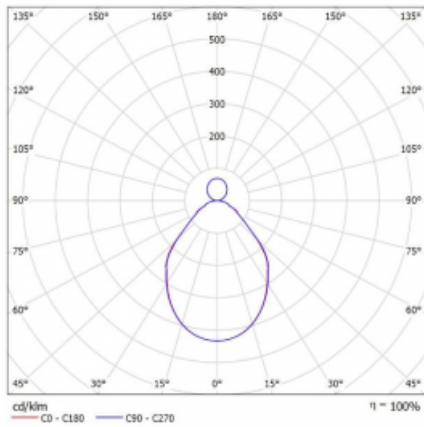

# Rotao100

127-5E1I-10GGE/830, B

**Curve**

Type of installation	Suspended
Light distribution	Direct-indirect
Luminaire shape	Circular
Colour of the luminaires	Black
Material	Aluminium
Lifetime	L80/B20 50 000 hours
Warranty	60 months
Description of luminaires	Luminaire suspended
Dimensions	ø 2500 mm × 87 mm
Light source	LED MODUL
Type of optical system	Microprisma
Luminous flux	15540 lm ± 10 %
Colour Temperature	3000 K warm white
Luminous efficacy	86 lm/W
MacAdam Light source	3
Colour rendering index	80
UGR max. X=4H Y=8H, ρ=70,50,20	17.2