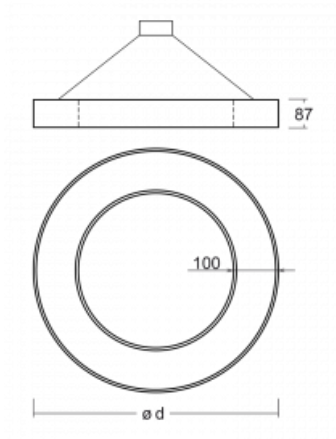

Luminaire

Rotao100

127-5E1I-10GGD/840, B

Technical drawing

Type of installation	Suspended
Light distribution	Direct-indirect
Luminaire shape	Circular
Colour of the luminaires	Black
Material	Aluminium
Lifetime	L80/B20 50 000 hours
Warranty	5 years
Description of luminaires	Luminaire suspended
Dimensions	ø 2500 mm × 87 mm
Light source	LED MODUL
Type of optical system	Microprisma
Luminous flux*	16330 lm
Colour Temperature	4000 K cool white
Luminous efficacy	91 lm/W
MacAdam Light source	3
Colour rendering index	80
UGR max. X=4H Y=8H, ρ=70,50,20	17.4

Curve

Luminaire power input* 179.7 W

Connection of the luminaires DALI

Electrical voltage 220-240V

Frequency 50/60Hz

⊕ CE IP 20

*±10 %

Downloads