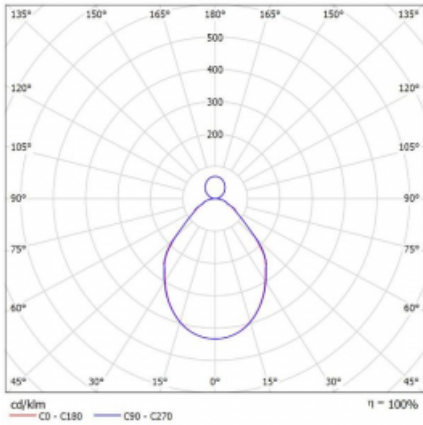

Luminaire

Rotao100

127-5E1I-10GGD/840, B

Technical drawing

Type of installation	Suspended
Light distribution	Direct-indirect
Luminaire shape	Circular
Colour of the luminaires	Black
Material	Aluminium
Lifetime	L80/B20 50 000 hours
Warranty	5 years
Description of luminaires	Luminaire suspended
Dimensions	ø 2500 mm × 87 mm
Light source	LED MODUL
Type of optical system	Microprisma
Luminous flux*	16330 lm
Colour Temperature	4000 K cool white
Luminous efficacy	91 lm/W
MacAdam Light source	3
Colour rendering index	80
UGR max. X=4H Y=8H, ρ=70,50,20	17.4

Curve

Luminaire power input* 179.7 W

Connection of the luminaires DALI

Electrical voltage 220-240V

Frequency 50/60Hz

⊕ CE IP 20

*±10 %

Downloads