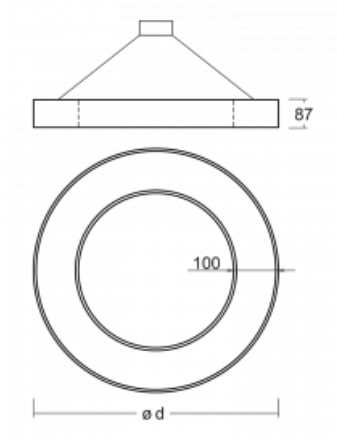

Luminaire

Rotao100

127-5E1I-10GGD/830, W

Technical drawing

Type of installation	Suspended
Light distribution	Direct-indirect
Luminaire shape	Circular
Colour of the luminaires	White
Material	Aluminium
Lifetime	L80/B20 50 000 hours
Warranty	60 months
Description of luminaires	Luminaire suspended
Dimensions	ø 2500 mm × 87 mm
Light source	LED MODUL
Type of optical system	Microprisma
Luminous flux	15540 lm ± 10 %
Colour Temperature	3000 K warm white
Luminous efficacy	86 lm/W
MacAdam Light source	3
Colour rendering index	80
UGR max. X=4H Y=8H, ρ=70,50,20	17.2

Curve

Luminaire power input 179.7 W ± 10 %

Connection of the luminaires DALI dimmable

Electrical voltage 220-240V

Frequency 50/60Hz

⊕ CE IP 20

Downloads

Installation instructions

Photos