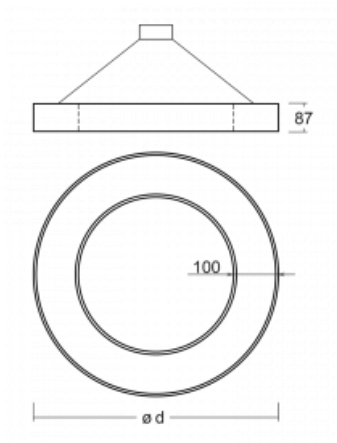

Luminaire

Rotao100

127-5E1I-10GGD/830, S

Technical drawing

Type of installation	Suspended
Light distribution	Direct-indirect
Luminaire shape	Circular
Colour of the luminaires	Silver
Material	Aluminium
Lifetime	L80/B20 50 000 hours
Warranty	5 years
Description of luminaires	Luminaire suspended
Dimensions	ø 2500 mm × 87 mm
Light source	LED MODUL
Type of optical system	Microprisma
Luminous flux*	15540 lm
Colour Temperature	3000 K warm white
Luminous efficacy	86 lm/W
MacAdam Light source	3
Colour rendering index	80
UGR max. X=4H Y=8H, ρ=70,50,20	17.2

Curve

Luminaire power input* 179.7 W

Connection of the luminaires DALI

Electrical voltage 220-240V

Frequency 50/60Hz

⊕ CE IP 20

*±10 %

Downloads