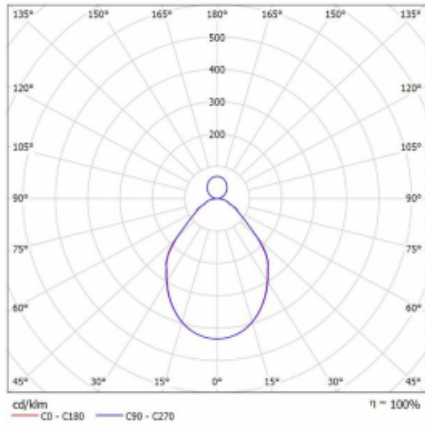

Luminaire

Rotao100

127-5E1I-10GGD/830, S

Technical drawing

Type of installation	Suspended
Light distribution	Direct-indirect
Luminaire shape	Circular
Colour of the luminaires	Silver
Material	Aluminium
Lifetime	L80/B20 50 000 hours
Warranty	5 years
Description of luminaires	Luminaire suspended
Dimensions	ø 2500 mm × 87 mm
Light source	LED MODUL
Type of optical system	Microprisma
Luminous flux*	15540 lm
Colour Temperature	3000 K warm white
Luminous efficacy	86 lm/W
MacAdam Light source	3
Colour rendering index	80
UGR max. X=4H Y=8H, ρ=70,50,20	17.2

Curve

Luminaire power input* 179.7 W

Connection of the luminaires DALI

Electrical voltage 220-240V

Frequency 50/60Hz

⊕ CE IP 20

*±10 %

Downloads