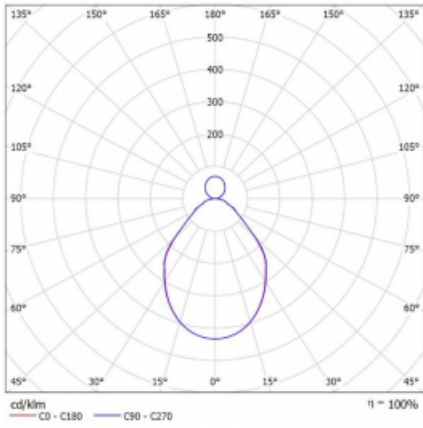

# Rotao100

127-5E1I-10GGD/830, B

**Technical drawing**

Type of installation	Suspended
Light distribution	Direct-indirect
Luminaire shape	Circular
Colour of the luminaires	Black
Material	Aluminium
Lifetime	L80/B20 50 000 hours
Warranty	5 years
Description of luminaires	Luminaire suspended
Dimensions	ø 2500 mm × 87 mm
Light source	LED MODUL
Type of optical system	Microprisma
Luminous flux*	15540 lm
Colour Temperature	3000 K warm white
Luminous efficacy	86 lm/W
MacAdam Light source	3
Colour rendering index	80
UGR max. X=4H Y=8H, ρ=70,50,20	17.2

## Curve

Luminaire power input\* 179.7 W

Connection of the luminaires DALI

Electrical voltage 220-240V

Frequency 50/60Hz

⊕ CE IP 20

\*±10 %