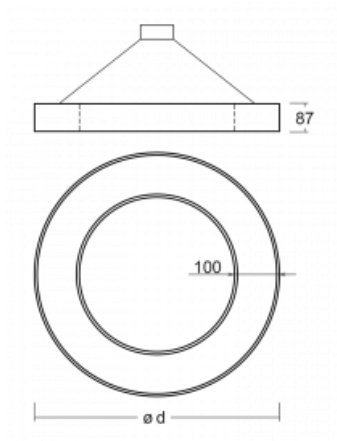

# Rotao100

127-5E1I-10GGD/830, B

**Technical drawing**

Type of installation	Suspended
Light distribution	Direct-indirect
Luminaire shape	Circular
Colour of the luminaires	Black
Material	Aluminium
Lifetime	L80/B20 50 000 hours
Warranty	5 years
Description of luminaires	Luminaire suspended
Dimensions	ø 2500 mm × 87 mm
Light source	LED MODUL
Type of optical system	Microprisma
Luminous flux*	15540 lm
Colour Temperature	3000 K warm white
Luminous efficacy	86 lm/W
MacAdam Light source	3
Colour rendering index	80
UGR max. X=4H Y=8H, ρ=70,50,20	17.2

## Curve

Luminaire power input\* 179.7 W

Connection of the luminaires DALI

Electrical voltage 220-240V

Frequency 50/60Hz

⊕ CE IP 20

\*±10 %