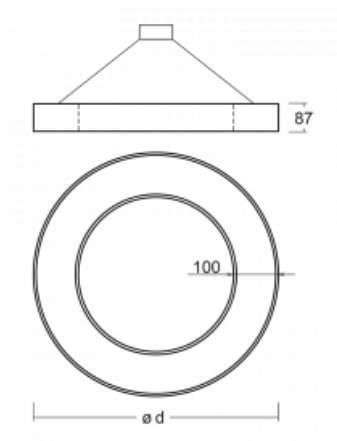

# Rotao100

127-5E1I-10GGD/830, B

**Technical drawing**

Type of installation	Suspended
Light distribution	Direct-indirect
Luminaire shape	Circular
Colour of the luminaires	Black
Material	Aluminium
Lifetime	L80/B20 50 000 hours
Warranty	60 months
Description of luminaires	Luminaire suspended
Dimensions	ø 2500 mm × 87 mm
Light source	LED MODUL
Type of optical system	Microprisma
Luminous flux	15540 lm ± 10 %
Colour Temperature	3000 K warm white
Luminous efficacy	86 lm/W
MacAdam Light source	3
Colour rendering index	80
UGR max. X=4H Y=8H, ρ=70,50,20	17.2

## Curve

Luminaire power input 179.7 W ± 10 %

Connection of the luminaires DALI dimmable

Electrical voltage 220-240V

Frequency 50/60Hz

⊕ CE IP 20