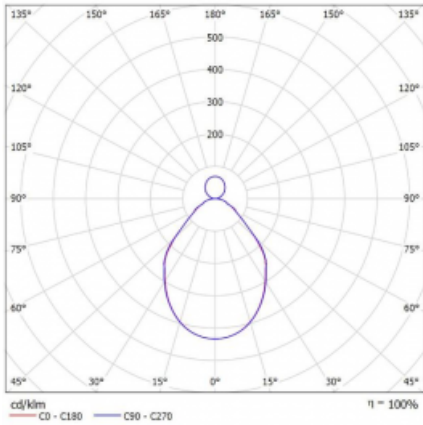

# Rotao100

127-5E1I-10GGD/830, B

**Technical drawing**

Type of installation	Suspended
Light distribution	Direct-indirect
Luminaire shape	Circular
Colour of the luminaires	Black
Material	Aluminium
Lifetime	L80/B20 50 000 hours
Warranty	60 months
Description of luminaires	Luminaire suspended
Dimensions	ø 2500 mm × 87 mm
Light source	LED MODUL
Type of optical system	Microprisma
Luminous flux	15540 lm ± 10 %
Colour Temperature	3000 K warm white
Luminous efficacy	86 lm/W
MacAdam Light source	3
Colour rendering index	80
UGR max. X=4H Y=8H, ρ=70,50,20	17.2

## Curve

Luminaire power input 179.7 W ± 10 %

Connection of the luminaires DALI dimmable

Electrical voltage 220-240V

Frequency 50/60Hz

⊕ CE IP 20