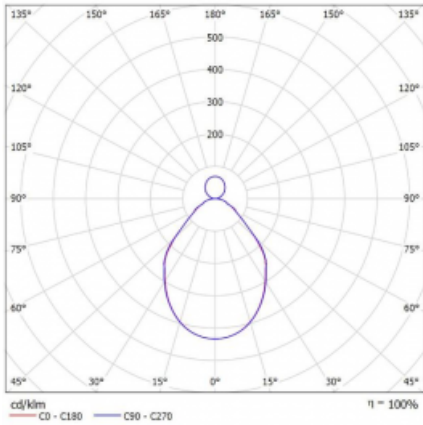

Luminaire

Rotao100

127-5E1I-10GEE/840, W

Technical drawing

Type of installation	Suspended
Light distribution	Direct-indirect
Luminaire shape	Circular
Colour of the luminaires	White
Material	Aluminium
Lifetime	L80/B20 50 000 hours
Warranty	5 years
Description of luminaires	Luminaire suspended
Dimensions	ø 2500 mm × 87 mm
Light source	LED MODUL
Type of optical system	Microprisma
Luminous flux*	12000 lm
Colour Temperature	4000 K cool white
Luminous efficacy	94 lm/W
MacAdam Light source	3
Colour rendering index	80
UGR max. X=4H Y=8H, ρ=70,50,20	16.4

Curve

Luminaire power input* 128.1 W

Connection of the luminaires ON/OFF

Electrical voltage 220-240V

Frequency 50/60Hz

⊕ CE IP 20

*±10 %

Downloads