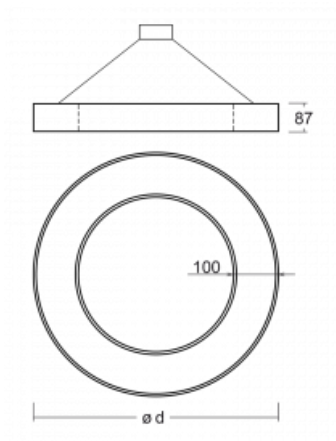

Luminaire

Rotao100

127-5E1I-10GEE/840, W

Technical drawing

Type of installation	Suspended
Light distribution	Direct-indirect
Luminaire shape	Circular
Colour of the luminaires	White
Material	Aluminium
Lifetime	L80/B20 50 000 hours
Warranty	5 years
Description of luminaires	Luminaire suspended
Dimensions	ø 2500 mm × 87 mm
Light source	LED MODUL
Type of optical system	Microprisma
Luminous flux*	12000 lm
Colour Temperature	4000 K cool white
Luminous efficacy	94 lm/W
MacAdam Light source	3
Colour rendering index	80
UGR max. X=4H Y=8H, ρ=70,50,20	16.4

Curve

Luminaire power input* 128.1 W

Connection of the luminaires ON/OFF

Electrical voltage 220-240V

Frequency 50/60Hz

⊕ CE IP 20

*±10 %

Downloads