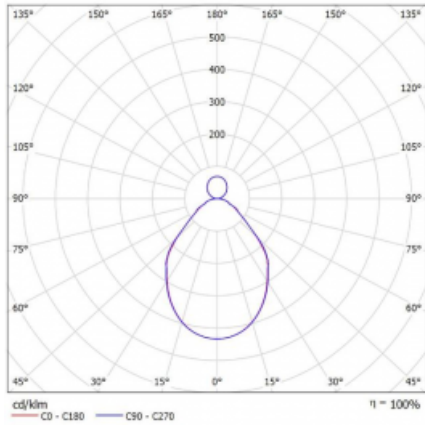

# Rotao100

127-5E1I-10GEE/840, B

**Technical drawing**

Type of installation	Suspended
Light distribution	Direct-indirect
Luminaire shape	Circular
Colour of the luminaires	Black
Material	Aluminium
Lifetime	L80/B20 50 000 hours
Warranty	60 months
Description of luminaires	Luminaire suspended
Dimensions	ø 2500 mm × 87 mm
Light source	LED MODUL
Type of optical system	Microprisma
Luminous flux	12000 lm ± 10 %
Colour Temperature	4000 K cool white
Luminous efficacy	94 lm/W
MacAdam Light source	3
Colour rendering index	80
UGR max. X=4H Y=8H, ρ=70,50,20	16.4

## Curve

Luminaire power input 128.1 W ± 10 %

Connection of the luminaires Electronic ballast non-dimmable

Electrical voltage 220-240V

Frequency 50/60Hz

⊕ CE IP 20