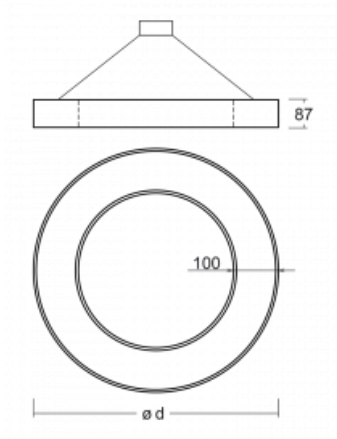

# Rotao100

127-5E1I-10GEE/840, B

**Technical drawing**

Type of installation	Suspended
Light distribution	Direct-indirect
Luminaire shape	Circular
Colour of the luminaires	Black
Material	Aluminium
Lifetime	L80/B20 50 000 hours
Warranty	5 years
Description of luminaires	Luminaire suspended
Dimensions	ø 2500 mm × 87 mm
Light source	LED MODUL
Type of optical system	Microprisma
Luminous flux*	12000 lm
Colour Temperature	4000 K cool white
Luminous efficacy	94 lm/W
MacAdam Light source	3
Colour rendering index	80
UGR max. X=4H Y=8H, ρ=70,50,20	16.4

## Curve

Luminaire power input\* 128.1 W

Connection of the luminaires ON/OFF

Electrical voltage 220-240V

Frequency 50/60Hz

⊕ CE IP 20

\*±10 %