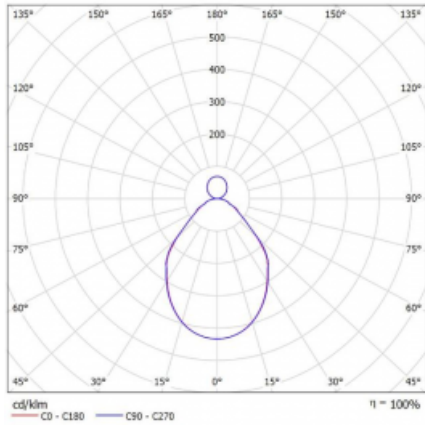

# Rotao100

127-5E1I-10GEE/840, B

**Technical drawing**

Type of installation	Suspended
Light distribution	Direct-indirect
Luminaire shape	Circular
Colour of the luminaires	Black
Material	Aluminium
Lifetime	L80/B20 50 000 hours
Warranty	5 years
Description of luminaires	Luminaire suspended
Dimensions	ø 2500 mm × 87 mm
Light source	LED MODUL
Type of optical system	Microprisma
Luminous flux*	12000 lm
Colour Temperature	4000 K cool white
Luminous efficacy	94 lm/W
MacAdam Light source	3
Colour rendering index	80
UGR max. X=4H Y=8H, ρ=70,50,20	16.4

## Curve

Luminaire power input\* 128.1 W

Connection of the luminaires ON/OFF

Electrical voltage 220-240V

Frequency 50/60Hz

⊕ CE IP 20

\*±10 %