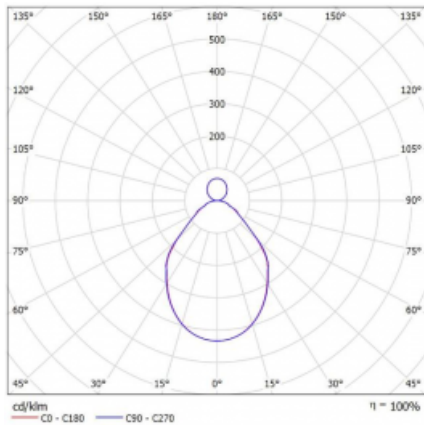

Luminaire

Rotao100

127-5E11-10GEE/830, S

Curve

Type of installation	Suspended
Light distribution	Direct-indirect
Luminaire shape	Circular
Colour of the luminaires	Silver
Material	Aluminium
Lifetime	L80/B20 50 000 hours
Warranty	5 years
Description of luminaires	Luminaire suspended
Dimensions	∅ 2500 mm × 87 mm
Light source	LED MODUL
Type of optical system	Microprisma
Luminous flux*	11410 lm
Colour Temperature	3000 K warm white
Luminous efficacy	89 lm/W
MacAdam Light source	3
Colour rendering index	80
UGR max. X=4H Y=8H, ρ=70,50,20	16.2

Luminaire power input*	128.1 W
Connection of the luminaires	ON/OFF
Electrical voltage	220-240V
Frequency	50/60Hz

  IP 20

*±10 %

Downloads

Installation instructions

Photos