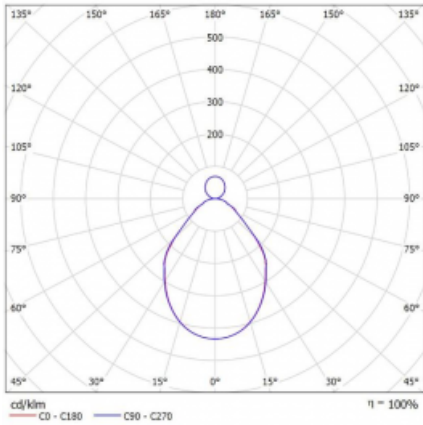

# Rotao100

127-5E1I-10GED/840, W

**Technical drawing**

Type of installation	Suspended
Light distribution	Direct-indirect
Luminaire shape	Circular
Colour of the luminaires	White
Material	Aluminium
Lifetime	L80/B20 50 000 hours
Warranty	5 years
Description of luminaires	Luminaire suspended
Dimensions	ø 2500 mm × 87 mm
Light source	LED MODUL
Type of optical system	Microprisma
Luminous flux*	12000 lm
Colour Temperature	4000 K cool white
Luminous efficacy	94 lm/W
MacAdam Light source	3
Colour rendering index	80
UGR max. X=4H Y=8H, ρ=70,50,20	16.4

## Curve

Luminaire power input\* 128.1 W

Connection of the luminaires DALI

Electrical voltage 220-240V

Frequency 50/60Hz

⊕ CE IP 20

\*±10 %