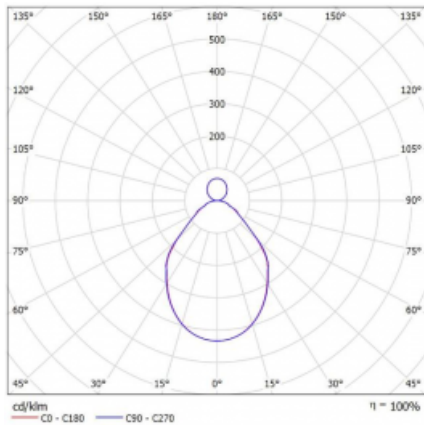

# Rotao100

127-5E1I-10GED/840, B

**Curve**

Type of installation	Suspended
Light distribution	Direct-indirect
Luminaire shape	Circular
Colour of the luminaires	Black
Material	Aluminium
Lifetime	L80/B20 50 000 hours
Warranty	60 months
Description of luminaires	Luminaire suspended
Dimensions	∅ 2500 mm × 87 mm
Light source	LED MODUL
Type of optical system	Microprisma
Luminous flux	12000 lm ± 10 %
Colour Temperature	4000 K cool white
Luminous efficacy	94 lm/W
MacAdam Light source	3
Colour rendering index	80
UGR max. X=4H Y=8H, ρ=70,50,20	16.4