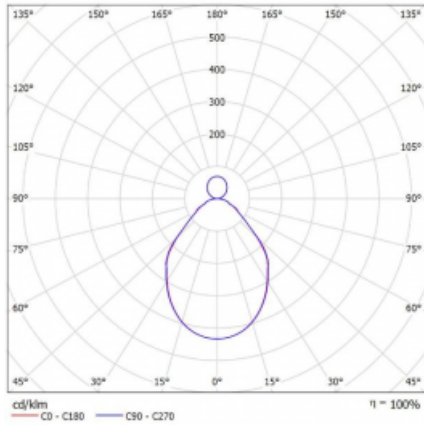

# Rotao100

127-5E1I-10GED/830, W

**Technical drawing**

Type of installation	Suspended
Light distribution	Direct-indirect
Luminaire shape	Circular
Colour of the luminaires	White
Material	Aluminium
Lifetime	L80/B20 50 000 hours
Warranty	60 months
Description of luminaires	Luminaire suspended
Dimensions	ø 2500 mm × 87 mm
Light source	LED MODUL
Type of optical system	Microprisma
Luminous flux	11410 lm ± 10 %
Colour Temperature	3000 K warm white
Luminous efficacy	89 lm/W
MacAdam Light source	3
Colour rendering index	80
UGR max. X=4H Y=8H, ρ=70,50,20	16.2

## Curve

Luminaire power input 128.1 W ± 10 %

Connection of the luminaires DALI dimmable

Electrical voltage 220-240V

Frequency 50/60Hz

⊕ CE IP 20