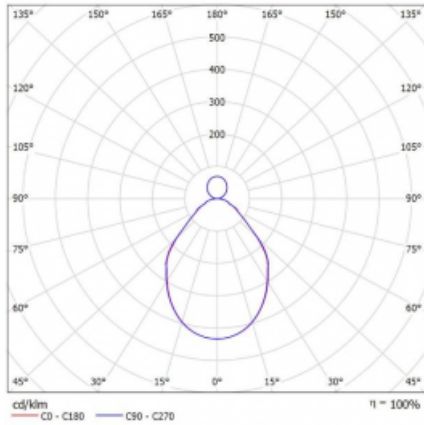

# Rotao100

127-5E1I-10GED/830, B

**Curve**

Type of installation	Suspended
Light distribution	Direct-indirect
Luminaire shape	Circular
Colour of the luminaires	Black
Material	Aluminium
Lifetime	L80/B20 50 000 hours
Warranty	60 months
Description of luminaires	Luminaire suspended
Dimensions	ø 2500 mm × 87 mm
Light source	LED MODUL
Type of optical system	Microprisma
Luminous flux	11410 lm ± 10 %
Colour Temperature	3000 K warm white
Luminous efficacy	89 lm/W
MacAdam Light source	3
Colour rendering index	80
UGR max. X=4H Y=8H, ρ=70,50,20	16.2